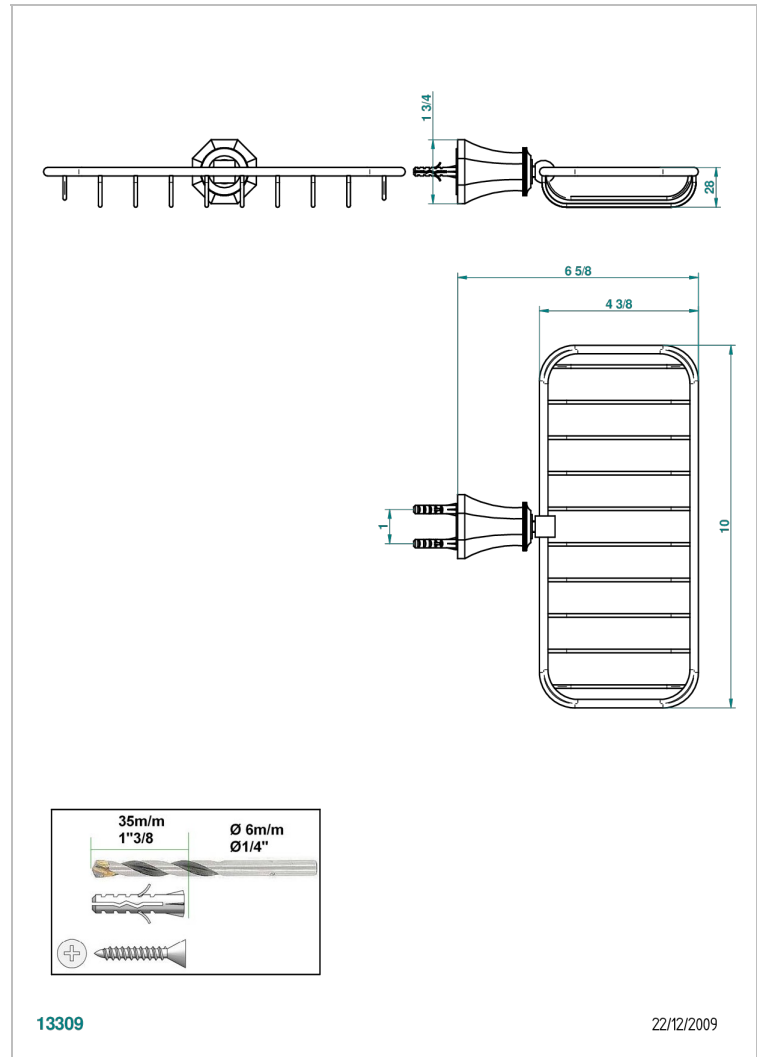

ART DECO CRYSTAL

A56-620A

Net soap dish

THG[®]
PARIS

CHARACTERISTIC

- Art Déco Crystal
- Net soap dish

AVAILABLE FINITIONS

Antique nickel - H28
Black ceram - D30
Blush PVD - H62
Brass color PVD - H49
Brown bronze color PVD - F33
Gold color PVD - H52