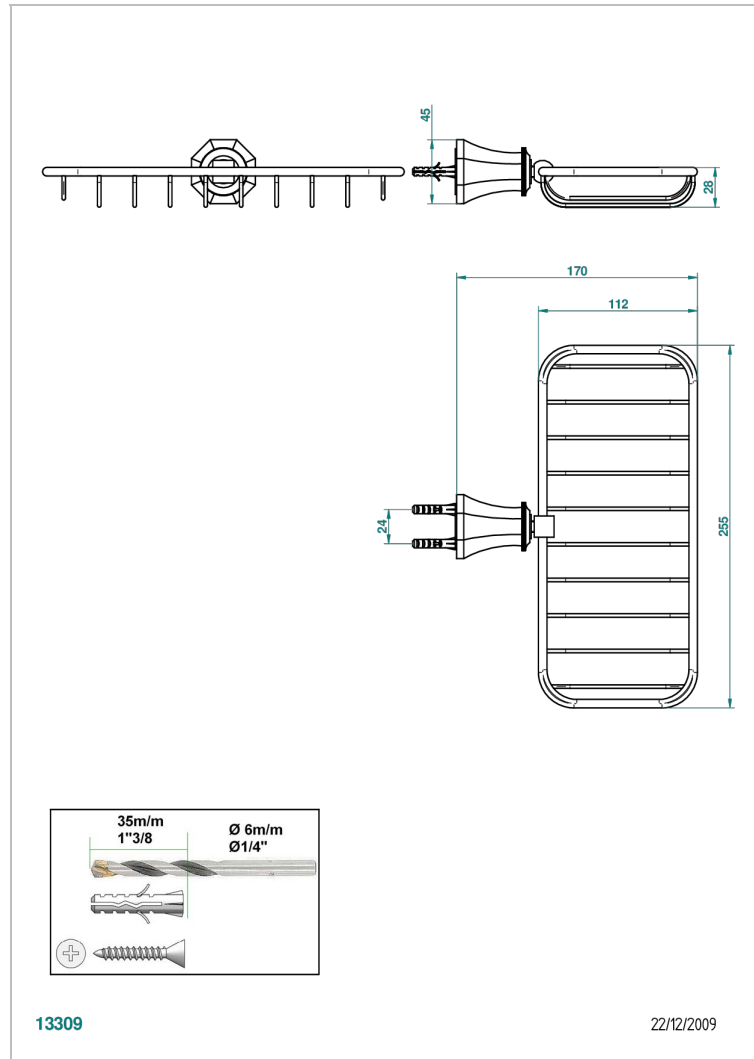

ART DECO WITH LEVER HANDLES

A55-620A

Soap basket, wall mounted 10" x 4"3/8

CHARACTERISTIC

- Art Déco with lever handles
- Soap basket, wall mounted 10" x 4"3/8

AVAILABLE FINITIONS

Black ceram - D30
Blush PVD - H62
Brass color PVD - H49
Brown bronze color PVD - F33
Chrome polished - A02
Chrome polished / gold polished - G02