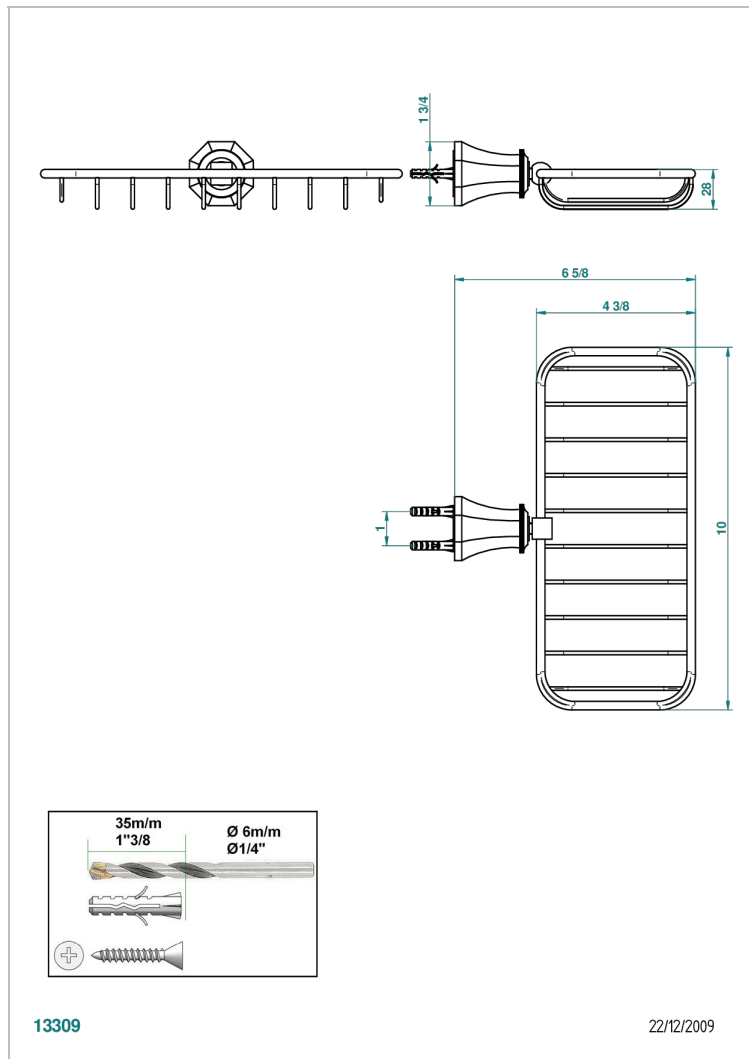

ART DECO WITH LEVER HANDLES

A55-620A

Soap basket, wall mounted 10" x 4"3/8

CHARACTERISTIC

- Art Déco with lever handles
- Soap basket, wall mounted 10" x 4"3/8

AVAILABLE FINITIONS

Black ceram - D30
Blush PVD - H62
Brass color PVD - H49
Brown bronze color PVD - F33
Chrome polished - A02
Chrome polished / gold polished - G02