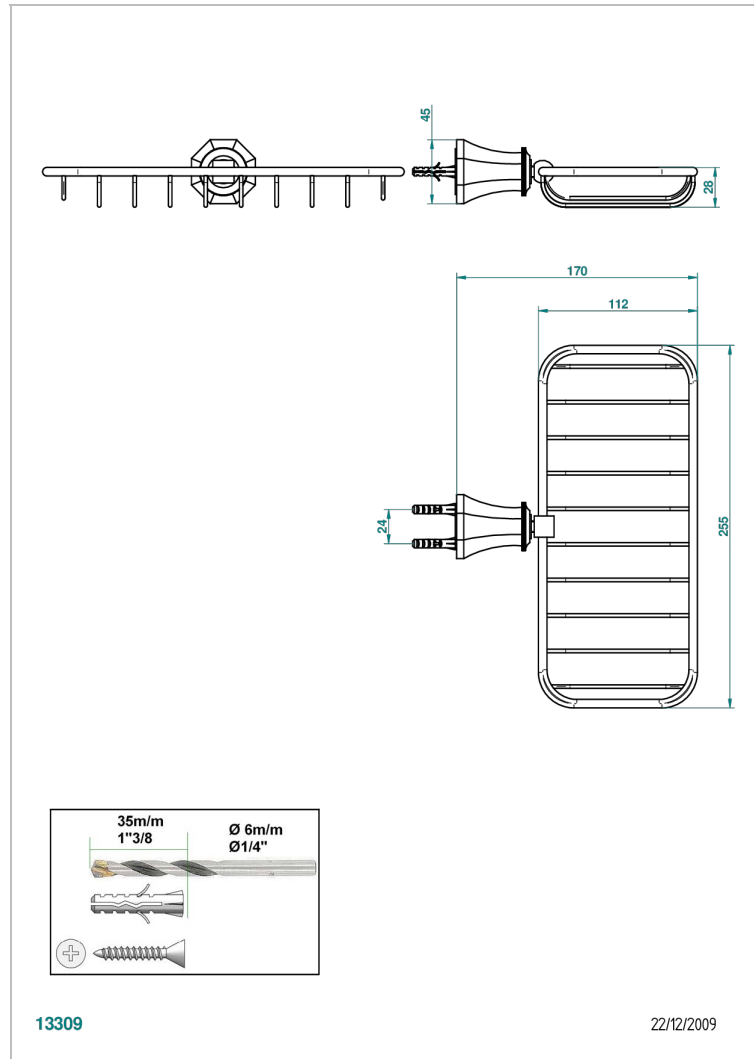

ART DECO WITH LEVER

A55-620A

Net soap dish

CHARACTERISTIC

- Art Déco with lever
- Net soap dish

AVAILABLE FINITIONS

Antique nickel - H28
Black ceram - D30
Blush PVD - H62
Brass color PVD - H49
Brown bronze color PVD - F33
Gold color PVD - H52