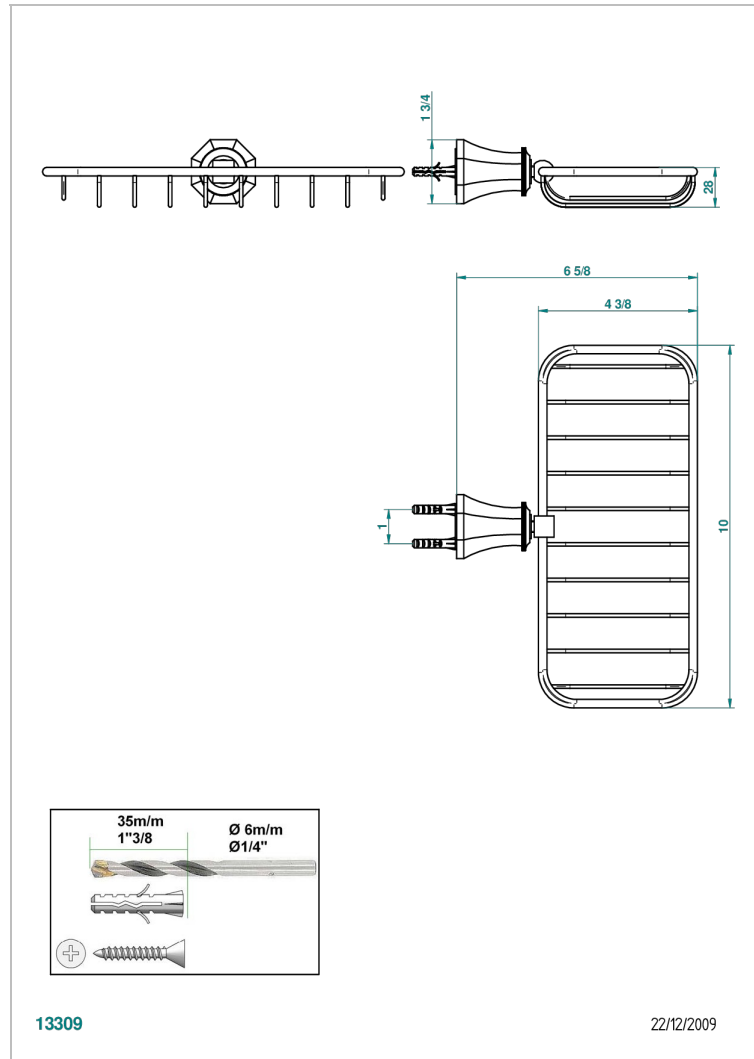

ART DECO WITH LEVER

A55-620A

Net soap dish

CHARACTERISTIC

- Art Déco with lever
- Net soap dish

AVAILABLE FINITIONS

Antique nickel - H28
Black ceram - D30
Blush PVD - H62
Brass color PVD - H49
Brown bronze color PVD - F33
Gold color PVD - H52