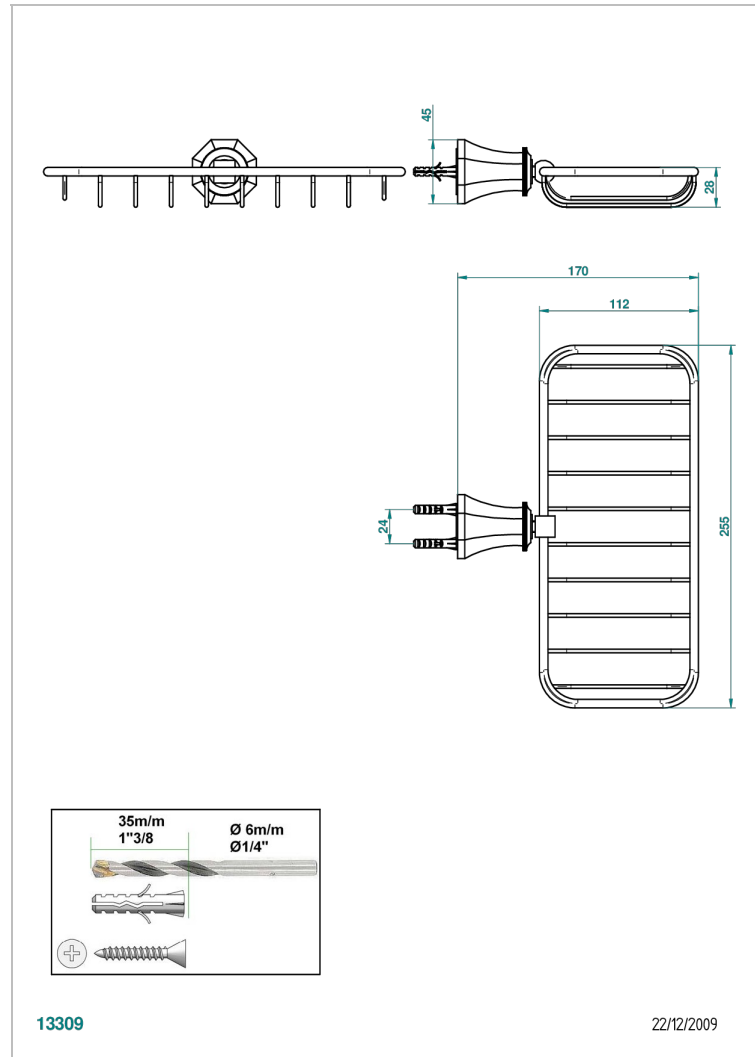

ART DECO WITH LEVER

A55-620A

Net soap dish

CHARACTERISTIC

- Art Déco with lever
- Net soap dish

AVAILABLE FINITIONS

Antique nickel - H28
Black ceram - D30
Blush PVD - H62
Brass color PVD - H49
Brown bronze color PVD - F33
Gold color PVD - H52