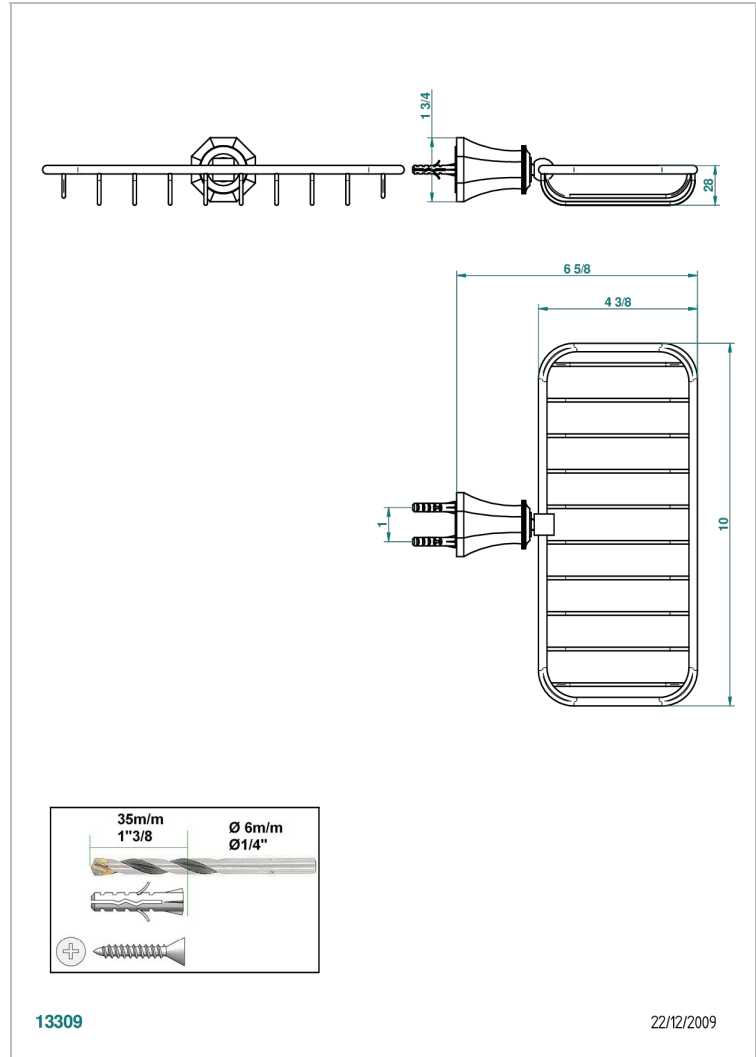

# ART DECO WITH LEVER

A55-620A

Net soap dish

## CHARACTERISTIC

- Art Déco with lever
- Net soap dish