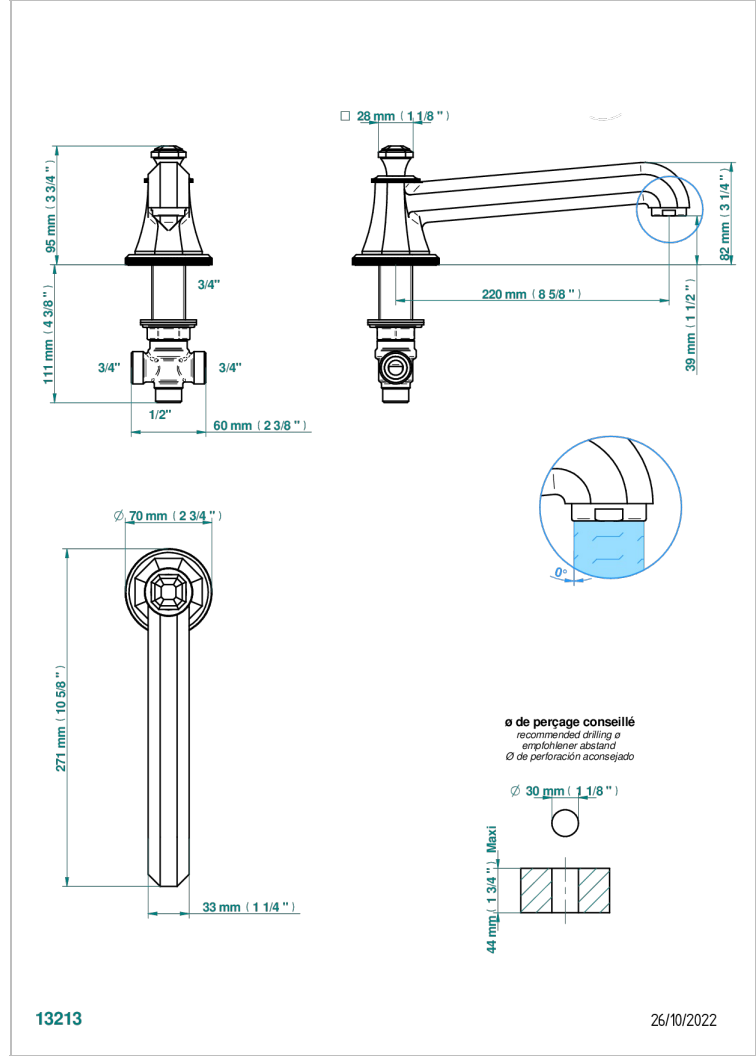

# TRADITION WITH LEVER

A58-29SGI

Rim mounted bath spout and diverter, super goliath

THG<sup>®</sup>  
PARIS

## CHARACTERISTIC

- Tradition with lever
- Rim mounted bath spout and diverter, super goliath

## TECHNICAL SPECS

- Recommandé : 3 bars (max. 5 bars) - Advised : 43,5 psi (max. 72 psi)
- Bec : 35 l/min à 3 bars
- Spout : 9.26 gpm at 43.5 psi