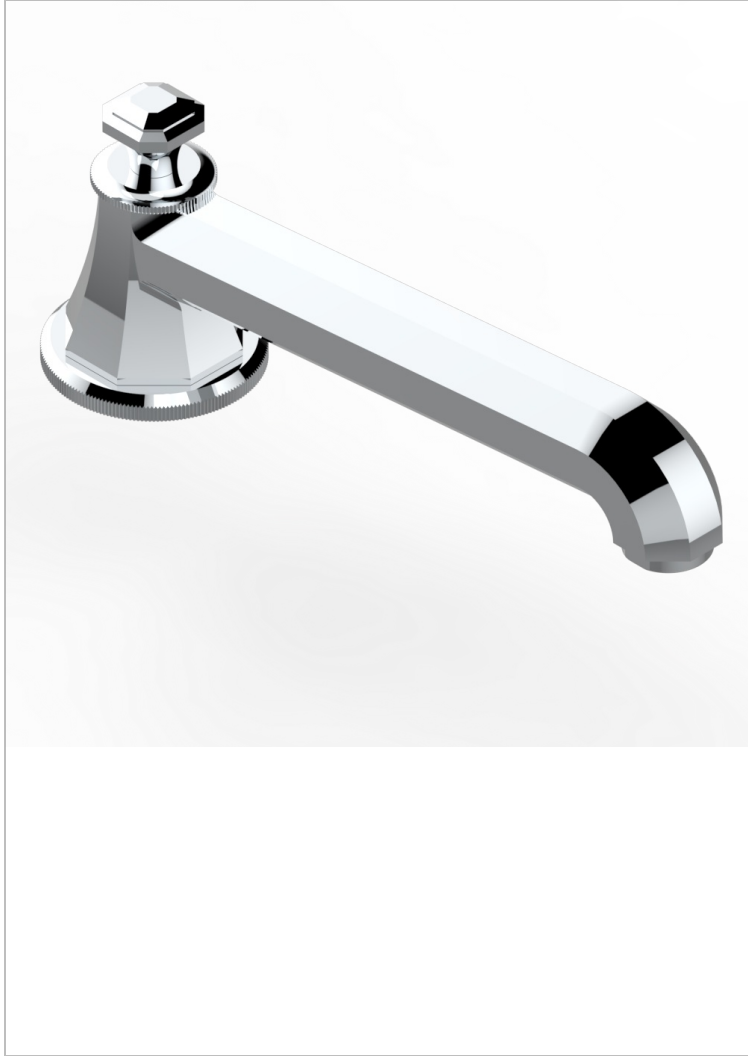

# TRADITION WITH LEVER

A58-29SGI

Rim mounted bath spout and diverter, super goliath

THG<sup>®</sup>  
PARIS

## CHARACTERISTIC

- Tradition with lever
- Rim mounted bath spout and diverter, super goliath