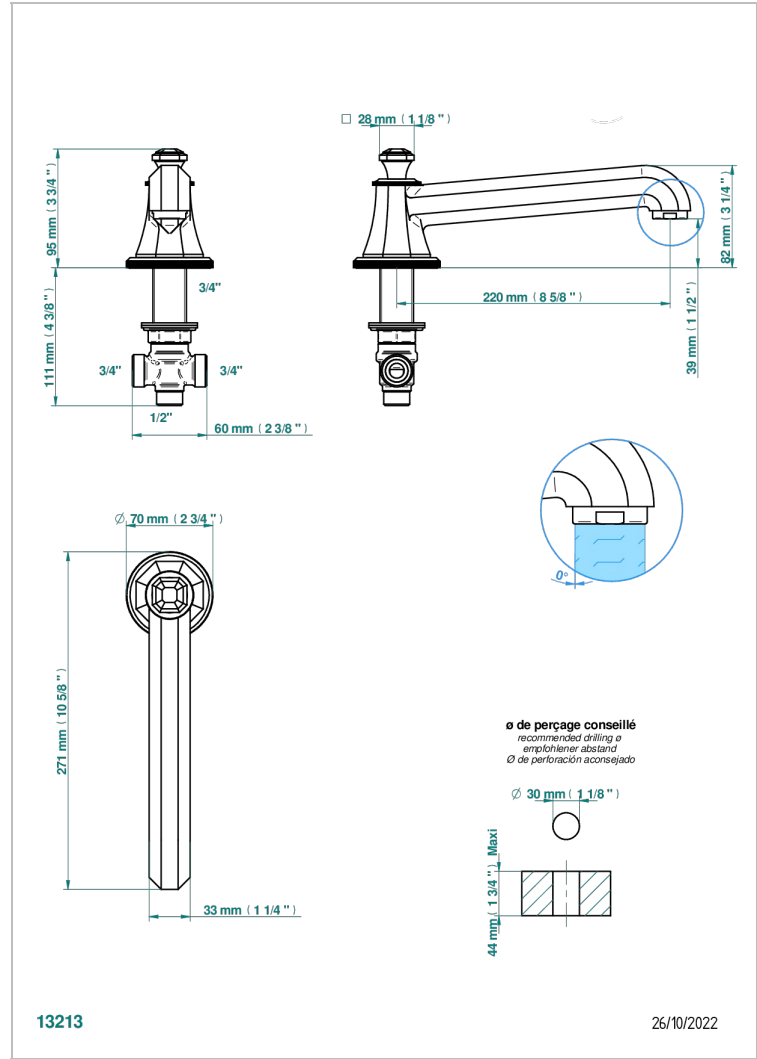

ART DECO CRYSTAL

A56-29SGI

Tub spout with integral diverter

THG[®]
PARIS

CHARACTERISTIC

- Art Déco Crystal
- Tub spout with integral diverter

TECHNICAL SPECS

- Recommandé : 3 bars (max. 5 bars) - Advised : 43,5 psi (max. 72 psi)
- Bec : 35 l/min à 3 bars
- Spout : 9.26 gpm at 43.5 psi