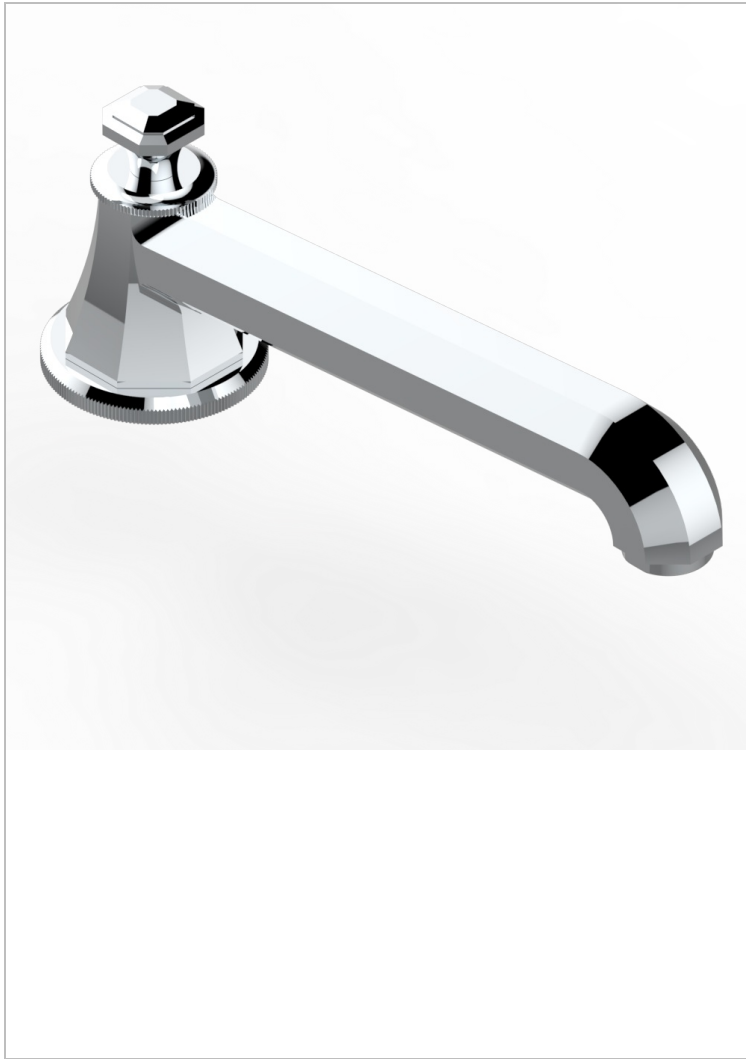

ART DECO CRYSTAL

A56-29SGI

Tub spout with integral diverter

THG[®]
PARIS

CHARACTERISTIC

- Art Déco Crystal
- Tub spout with integral diverter

TECHNICAL SPECS

- Recommandé : 3 bars (max. 5 bars) - Advised : 43,5 psi (max. 72 psi)
- Bec : 35 l/min à 3 bars
- Spout : 9.26 gpm at 43.5 psi

AVAILABLE FINITIONS

Black ceram - D30

Blush PVD - H62

Brass color PVD - H49

Brown bronze color PVD - F33

Chrome polished - A02

Chrome polished / gold polished - G02

Copper antique matt, coated - H07

Nickel antique / Sovereign - H28

Nickel color PVD - H55

Nickel polished - B01

Soft gold - F30

Soft matt gold - F31

Umber PVD - H66