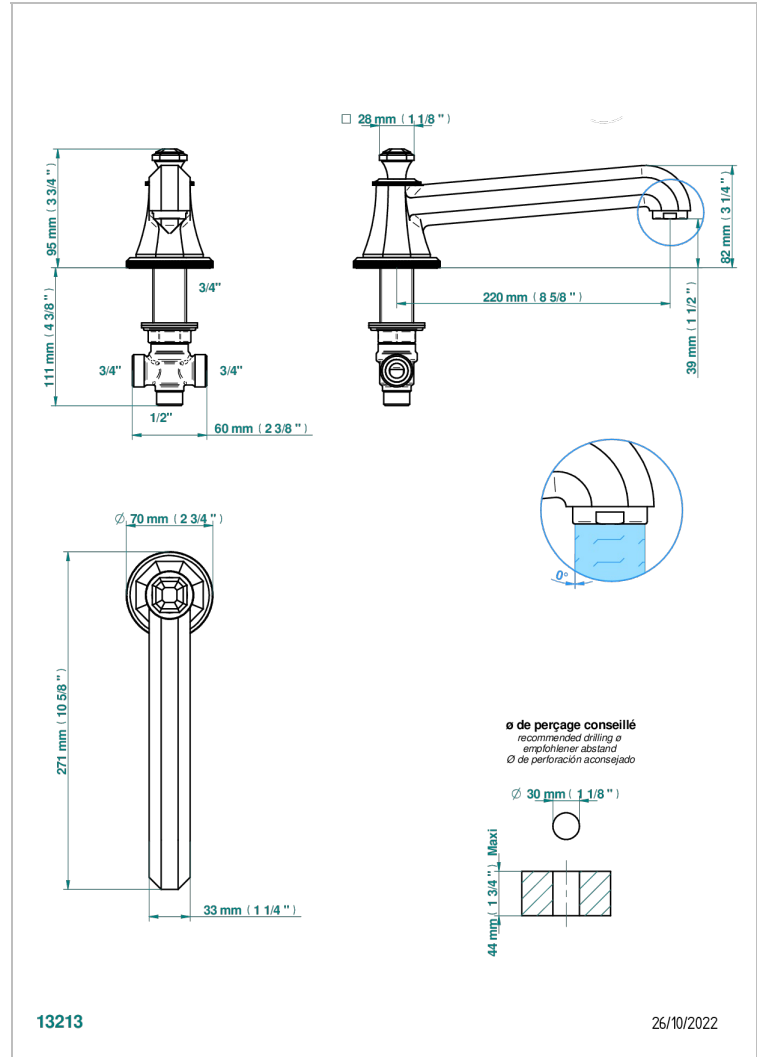

# ART DECO CRYSTAL

A56-29SGI

Rim mounted bath spout and diverter, super goliath

## CHARACTERISTIC

- Art Déco Crystal
- Rim mounted bath spout and diverter, super goliath

## TECHNICAL SPECS

- Recommandé : 3 bars (max. 5 bars) - Advised : 43,5 psi (max. 72 psi)
- Bec : 35 l/min à 3 bars
- Spout : 9.26 gpm at 43.5 psi