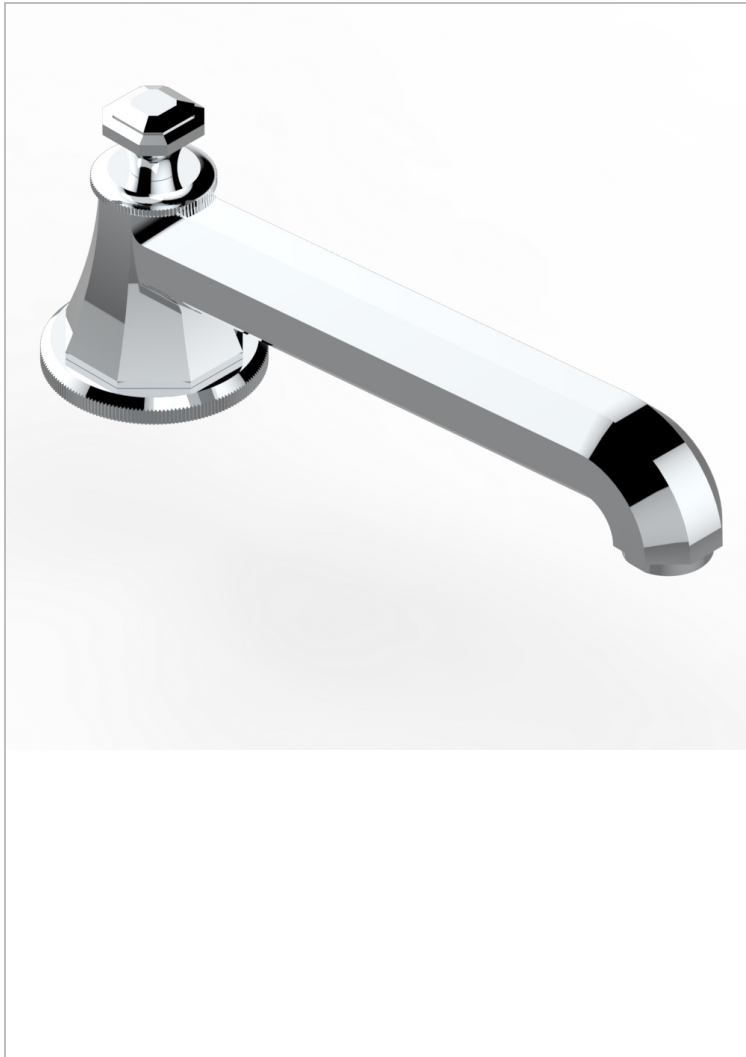

# ART DECO CRYSTAL

A56-29SGI

Rim mounted bath spout and diverter, super goliath

## CHARACTERISTIC

- Art Déco Crystal
- Rim mounted bath spout and diverter, super goliath