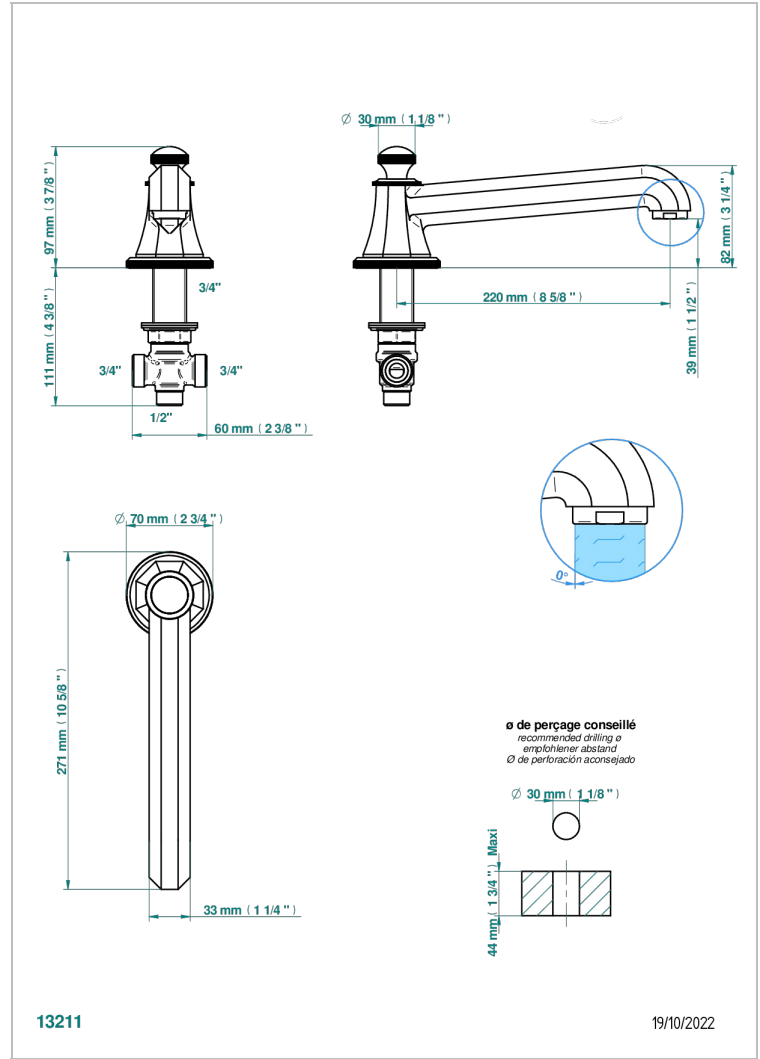

ART DECO WITH LEVER

A55-29SGI

Rim mounted bath spout and diverter, super goliath

CHARACTERISTIC

- Art Déco with lever
- Rim mounted bath spout and diverter, super goliath

TECHNICAL SPECS

- Recommandé : 3 bars (max. 5 bars) - Advised : 43,5 psi (max. 72 psi)
- Bec : 35 l/min à 3 bars
- Spout : 9.26 gpm at 43.5 psi