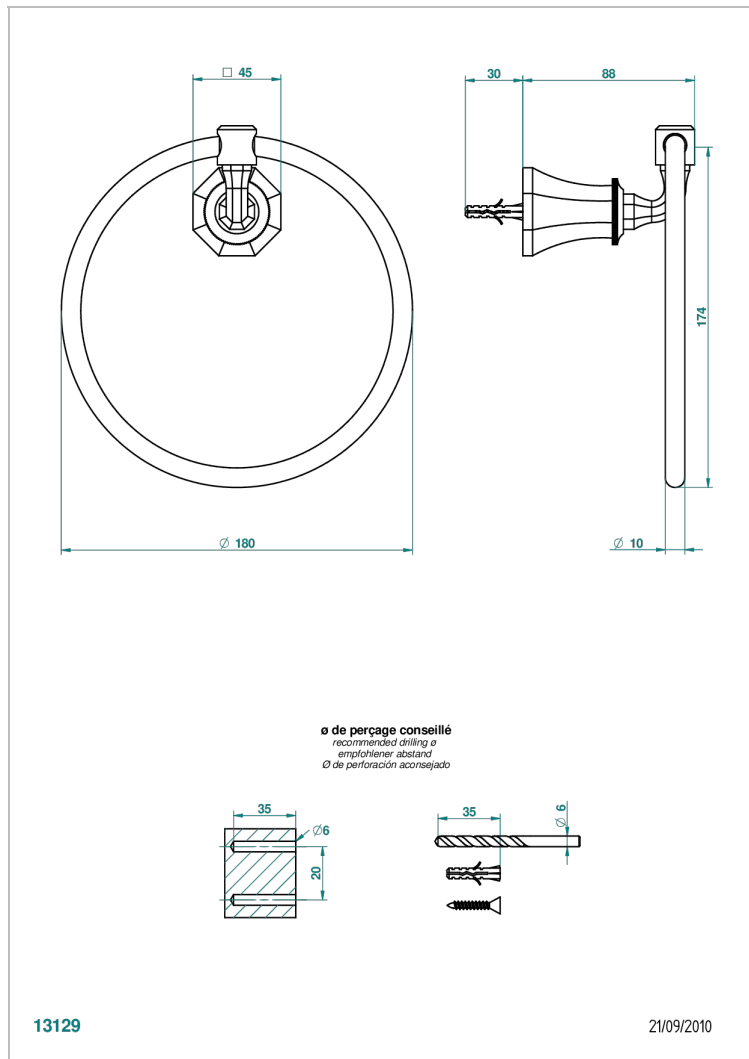

TRADITION WITH LEVER HANDLES

A58-504N

Towel ring

13129

21/09/2010

CHARACTERISTIC

- Tradition with lever handles
- Towel ring

AVAILABLE FINITIONS