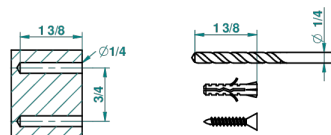

TRADITION WITH LEVER HANDLES

A58-504N

Towel ring

13129

21/09/2010

CHARACTERISTIC

- Tradition with lever handles
- Towel ring

AVAILABLE FINITIONS

Black ceram - D30
Blush PVD - H62
Brass color PVD - H49
Brown bronze color PVD - F33
Chrome polished - A02
Chrome polished / gold polished - G02

Copper antique matt, coated - H07
Gold color PVD - H52
Gold mat - F07
Gold polished - F01
Graphite PVD - H64
Light coated bronze - D01

Matt Umber PVD - H67
Matt blush PVD - H60
Matt brass color PVD - H50
Matt brown bronze color PVD - F34
Matt chrome (American satin) - C02
Matt gold color PVD - H53

Matt graphite PVD - H65
Matt nickel (American satin) - C01
Matt nickel color PVD - H56
Natural smoked Brass - A13
Nickel antique / Sovereign - H28
Nickel color PVD - H55

Nickel polished - B01
Soft gold - F30
Soft matt gold - F31
Umber PVD - H66