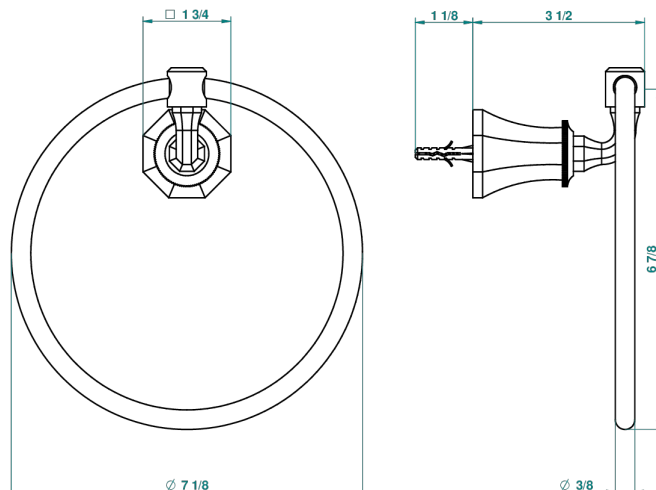

TRADITION WITH LEVER HANDLES

A58-504N

Towel ring

13129

21/09/2010

CHARACTERISTIC

- Tradition with lever handles
- Towel ring

AVAILABLE FINITIONS

Black ceram - D30
Blush PVD - H62
Brass color PVD - H49
Brown bronze color PVD - F33
Chrome polished - A02
Chrome polished / gold polished - G02

Copper antique matt, coated - H07
Gold color PVD - H52
Gold mat - F07
Gold polished - F01
Graphite PVD - H64
Light coated bronze - D01

Matt Umber PVD - H67
Matt blush PVD - H60
Matt brass color PVD - H50
Matt brown bronze color PVD - F34
Matt chrome (American satin) - C02
Matt gold color PVD - H53

Matt graphite PVD - H65
Matt nickel (American satin) - C01
Matt nickel color PVD - H56
Natural smoked Brass - A13
Nickel antique / Sovereign - H28
Nickel color PVD - H55

Nickel polished - B01
Soft gold - F30
Soft matt gold - F31
Umber PVD - H66