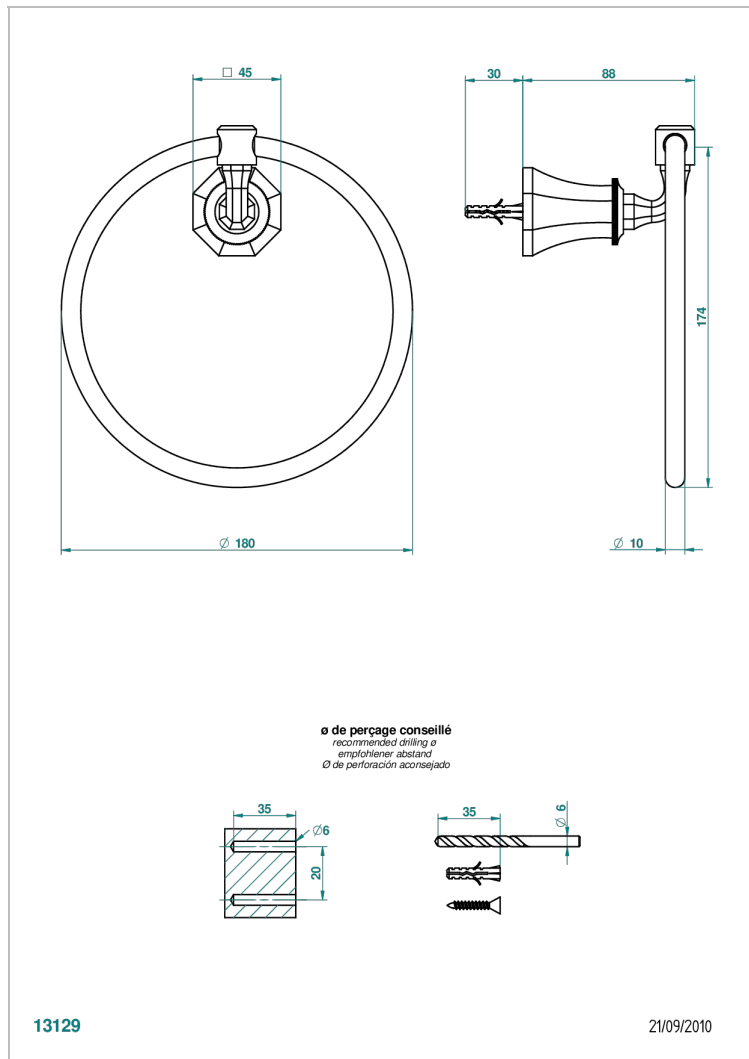

TRADITION WITH LEVER

A58-504N

Single towel ring

THG[®]
PARIS

CHARACTERISTIC

- Tradition with lever
- Single towel ring

AVAILABLE FINITIONS

Antique nickel - H28
Black ceram - D30
Blush PVD - H62
Brass color PVD - H49
Brown bronze color PVD - F33
Gold color PVD - H52