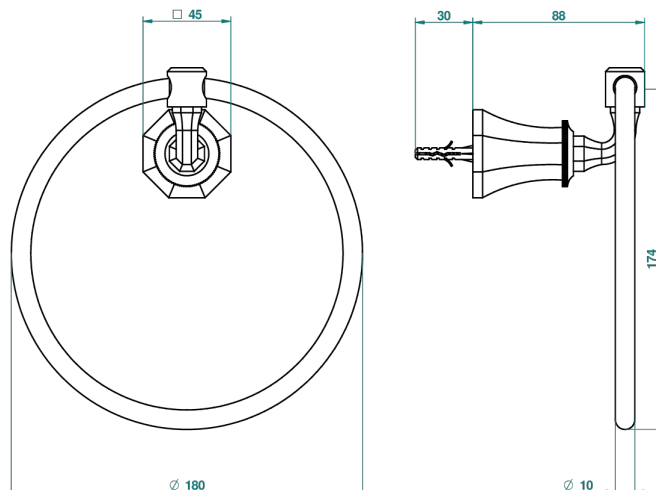

ART DECO WITH LEVER HANDLES

A55-504N

Towel ring

13129

21/09/2010

CHARACTERISTIC

- Art Déco with lever handles
- Towel ring

AVAILABLE FINITIONS

Black ceram - D30
Blush PVD - H62
Brass color PVD - H49
Brown bronze color PVD - F33
Chrome polished - A02
Chrome polished / gold polished - G02

Copper antique matt, coated - H07
Gold color PVD - H52
Gold mat - F07
Gold polished - F01
Graphite PVD - H64
Light coated bronze - D01

Matt Umber PVD - H67
Matt blush PVD - H60
Matt brass color PVD - H50
Matt brown bronze color PVD - F34
Matt chrome (American satin) - C02
Matt gold color PVD - H53

Matt graphite PVD - H65
Matt nickel (American satin) - C01
Matt nickel color PVD - H56
Natural smoked Brass - A13
Nickel antique / Sovereign - H28
Nickel color PVD - H55

Nickel polished - B01
Soft gold - F30
Soft matt gold - F31
Umber PVD - H66