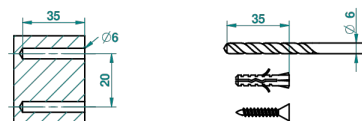

ART DECO WITH LEVER HANDLES

A55-504N

Towel ring

13129

21/09/2010

CHARACTERISTIC

- Art Déco with lever handles
- Towel ring

AVAILABLE FINITIONS

Black ceram - D30
Blush PVD - H62
Brass color PVD - H49
Brown bronze color PVD - F33
Chrome polished - A02
Chrome polished / gold polished - G02

Copper antique matt, coated - H07
Gold color PVD - H52
Gold mat - F07
Gold polished - F01
Graphite PVD - H64
Light coated bronze - D01

Matt Umber PVD - H67
Matt blush PVD - H60
Matt brass color PVD - H50
Matt brown bronze color PVD - F34
Matt chrome (American satin) - C02
Matt gold color PVD - H53

Matt graphite PVD - H65
Matt nickel (American satin) - C01
Matt nickel color PVD - H56
Natural smoked Brass - A13
Nickel antique / Sovereign - H28
Nickel color PVD - H55

Nickel polished - B01
Soft gold - F30
Soft matt gold - F31
Umber PVD - H66