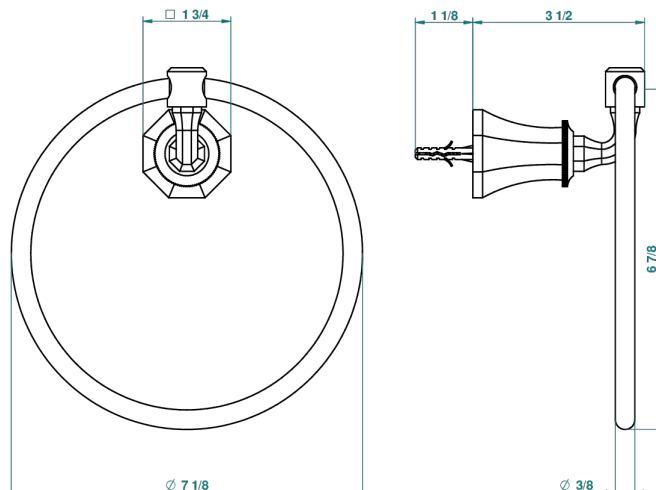

ART DECO WITH LEVER HANDLES

A55-504N

Towel ring

13129

21/09/2010

CHARACTERISTIC

- Art Déco with lever handles
- Towel ring

AVAILABLE FINITIONS

Black ceram - D30

Blush PVD - H62

Brass color PVD - H49

Brown bronze color PVD - F33

Chrome polished - A02

Chrome polished / gold polished - G02

Copper antique matt, coated - H07

Gold color PVD - H52

Gold mat - F07

Gold polished - F01

Graphite PVD - H64

Light coated bronze - D01

Matt Umber PVD - H67

Matt blush PVD - H60

Matt brass color PVD - H50

Matt brown bronze color PVD - F34

Matt chrome (American satin) - C02

Matt gold color PVD - H53

Matt graphite PVD - H65

Matt nickel (American satin) - C01

Matt nickel color PVD - H56

Natural smoked Brass - A13

Nickel antique / Sovereign - H28

Nickel color PVD - H55

Nickel polished - B01

Soft gold - F30

Soft matt gold - F31

Umber PVD - H66