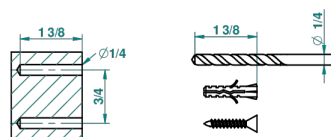

ART DECO WITH LEVER HANDLES

A55-504N

Towel ring

13129

21/09/2010

CHARACTERISTIC

- Art Déco with lever handles
- Towel ring

AVAILABLE FINITIONS

Black ceram - D30

Blush PVD - H62

Brass color PVD - H49

Brown bronze color PVD - F33

Chrome polished - A02

Chrome polished / gold polished - G02

Copper antique matt, coated - H07

Gold color PVD - H52

Gold mat - F07

Gold polished - F01

Graphite PVD - H64

Light coated bronze - D01

Matt Umber PVD - H67

Matt blush PVD - H60

Matt brass color PVD - H50

Matt brown bronze color PVD - F34

Matt chrome (American satin) - C02

Matt gold color PVD - H53

Matt graphite PVD - H65

Matt nickel (American satin) - C01

Matt nickel color PVD - H56

Natural smoked Brass - A13

Nickel antique / Sovereign - H28

Nickel color PVD - H55

Nickel polished - B01

Soft gold - F30

Soft matt gold - F31

Umber PVD - H66