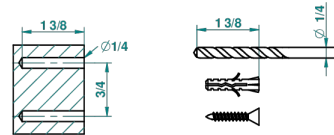

ART DECO WITH LEVER

A55-504N

Single towel ring

13129

21/09/2010

CHARACTERISTIC

- Art Déco with lever
- Single towel ring

AVAILABLE FINITIONS

Antique nickel - H28
Black ceram - D30
Blush PVD - H62
Brass color PVD - H49
Brown bronze color PVD - F33
Gold color PVD - H52

Graphite PVD - H64
Lacquered light bronze - D01
Matt Umber PVD - H67
Matt blush PVD - H60
Matt brass color PVD - H50
Matt brown bronze color PVD - F34

Matt chrome - C02
Matt gold - F07
Matt gold color PVD - H53
Matt graphite PVD - H65
Matt nickel (color finish) - C01
Matt nickel color PVD - H56

Natural smoked Brass - A13
Nickel color PVD - H55
Polished chrome (color finish) - A02
Polished chrome / Polished gold (color finish) - G02
Polished gold (color finish) - F01
Polished nickel - B01

Soft gold - F30
Soft matt gold - F31
Umber PVD - H66
Varnished matt antique red copper (color finish) - H07