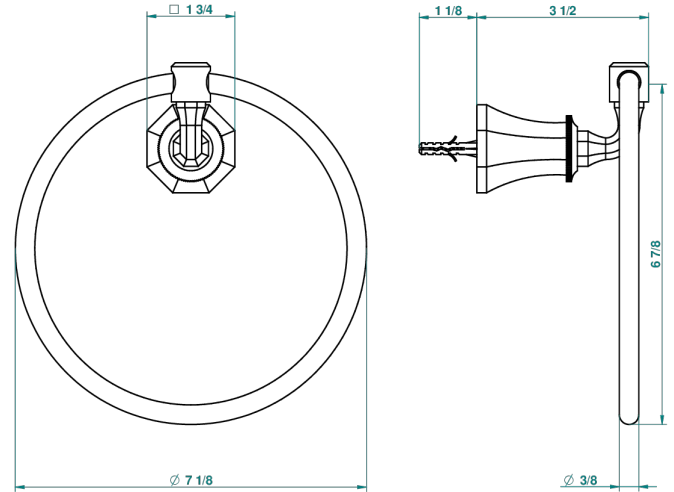

ART DECO WITH LEVER

A55-504N

Single towel ring

13129

21/09/2010

CHARACTERISTIC

- Art Déco with lever
- Single towel ring

AVAILABLE FINITIONS

Antique nickel - H28
Black ceram - D30
Blush PVD - H62
Brass color PVD - H49
Brown bronze color PVD - F33
Gold color PVD - H52

Graphite PVD - H64
Lacquered light bronze - D01
Matt Umber PVD - H67
Matt blush PVD - H60
Matt brass color PVD - H50
Matt brown bronze color PVD - F34

Matt chrome - C02
Matt gold - F07
Matt gold color PVD - H53
Matt graphite PVD - H65
Matt nickel (color finish) - C01
Matt nickel color PVD - H56

Natural smoked Brass - A13
Nickel color PVD - H55
Polished chrome (color finish) - A02
Polished chrome / Polished gold (color finish) - G02
Polished gold (color finish) - F01
Polished nickel - B01

Soft gold - F30
Soft matt gold - F31
Umber PVD - H66
Varnished matt antique red copper (color finish) - H07