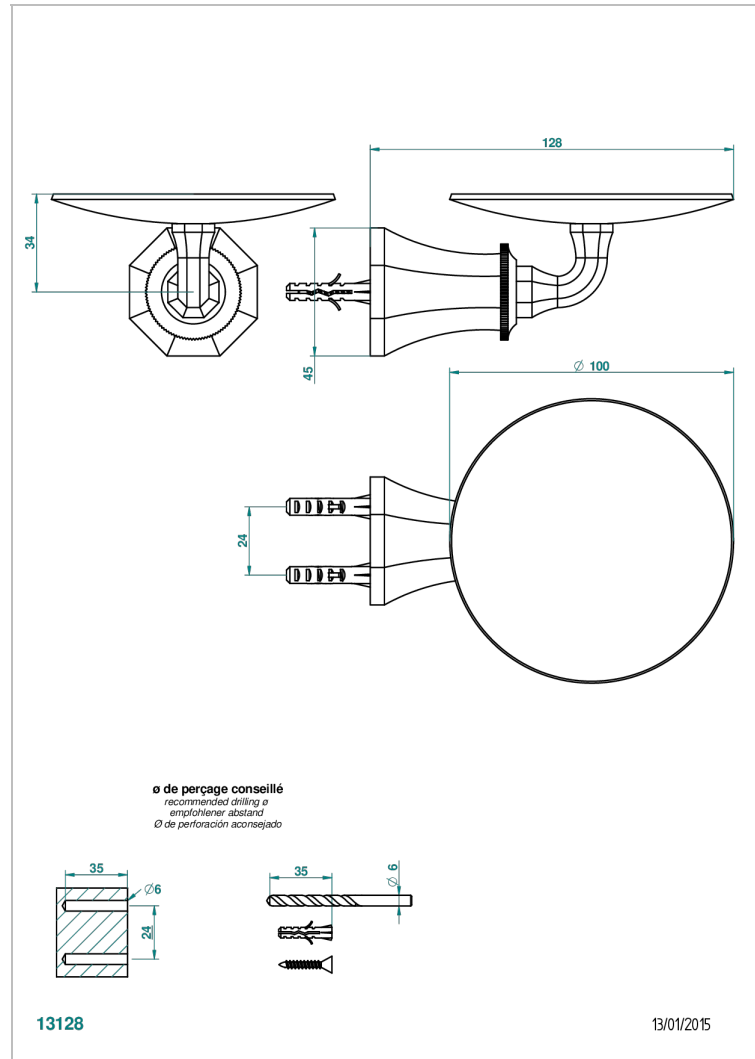

A59-546

Soap dish, wall mounted, 4" diameter

## CHARACTERISTIC

- Tradition Crystal
- Soap dish, wall mounted, 4" diameter