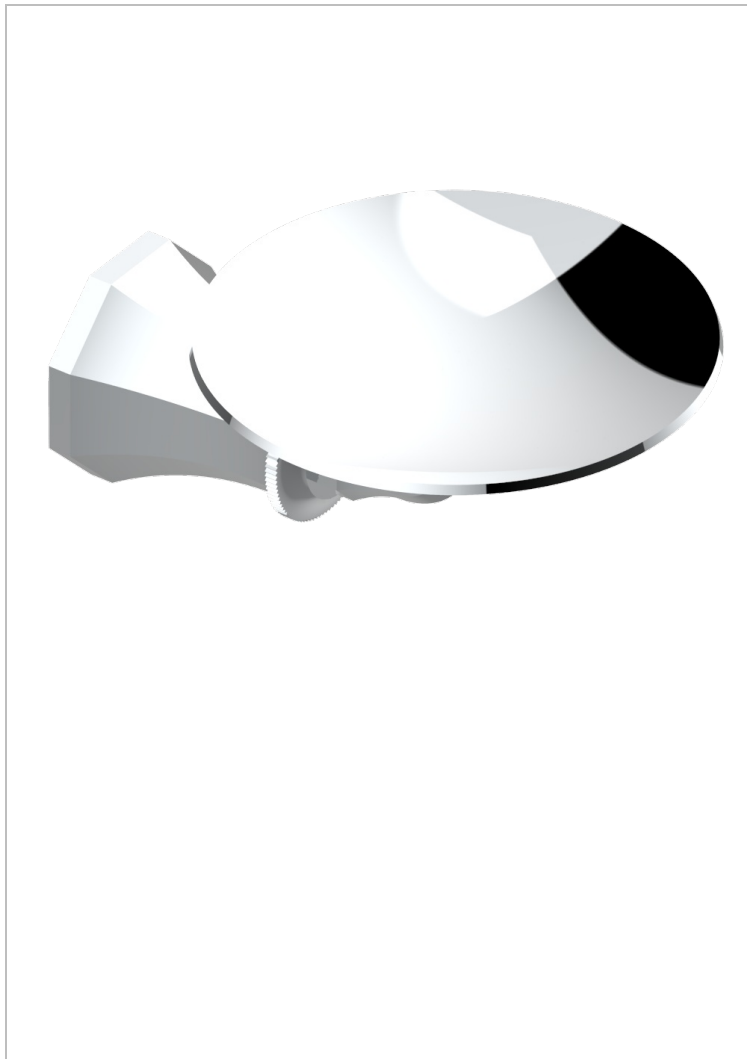

A59-546

Soap dish, wall mounted, 4" diameter

## CHARACTERISTIC

- Tradition Crystal
- Soap dish, wall mounted, 4" diameter

## AVAILABLE FINITIONS

Black ceram - D30  
 Blush PVD - H62  
 Brass color PVD - H49  
 Brown bronze color PVD - F33  
 Chrome polished - A02  
 Chrome polished / gold polished - G02

Copper antique matt, coated - H07  
 Gold color PVD - H52  
 Gold mat - F07  
 Gold polished - F01  
 Graphite PVD - H64  
 Light coated bronze - D01