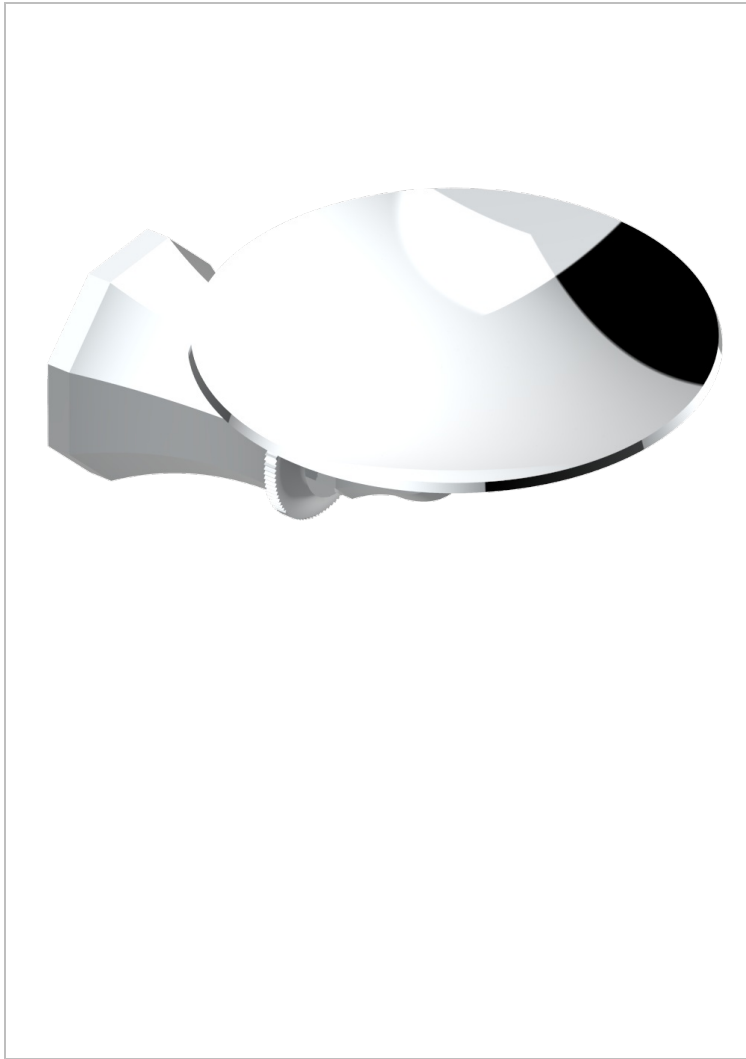

TRADITION CRYSTAL

A59-546

Soap dish, wall mounted, 4" diameter

THG[®]
PARIS

CHARACTERISTIC

- Tradition Crystal
- Soap dish, wall mounted, 4" diameter

AVAILABLE FINITIONS

Black ceram - D30
Blush PVD - H62
Brass color PVD - H49
Brown bronze color PVD - F33
Chrome polished - A02
Chrome polished / gold polished - G02

Copper antique matt, coated - H07
Gold color PVD - H52
Gold mat - F07
Gold polished - F01
Graphite PVD - H64
Light coated bronze - D01

Matt Umber PVD - H67
Matt blush PVD - H60
Matt brass color PVD - H50
Matt brown bronze color PVD - F34
Matt chrome (American satin) - C02
Matt gold color PVD - H53