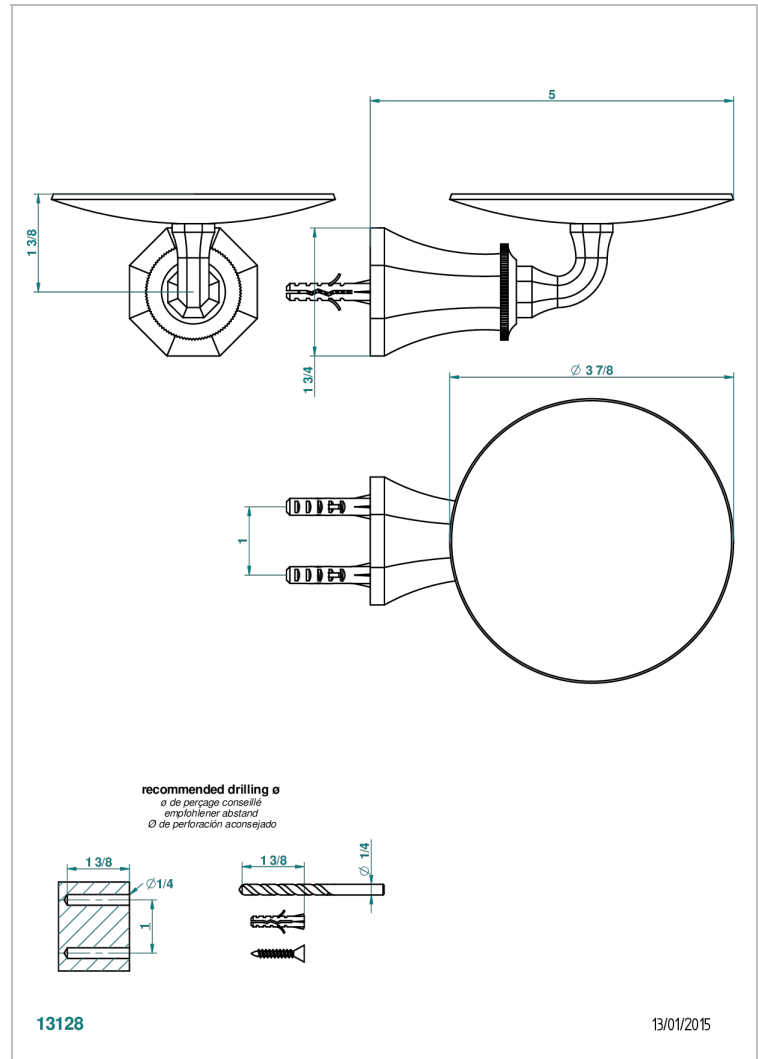

TRADITION CRYSTAL

A59-546

Soap dish, wall mounted, 4" diameter

THG[®]
PARIS

CHARACTERISTIC

- Tradition Crystal
- Soap dish, wall mounted, 4" diameter

AVAILABLE FINITIONS

Black ceram - D30
Blush PVD - H62
Brass color PVD - H49
Brown bronze color PVD - F33
Chrome polished - A02
Chrome polished / gold polished - G02