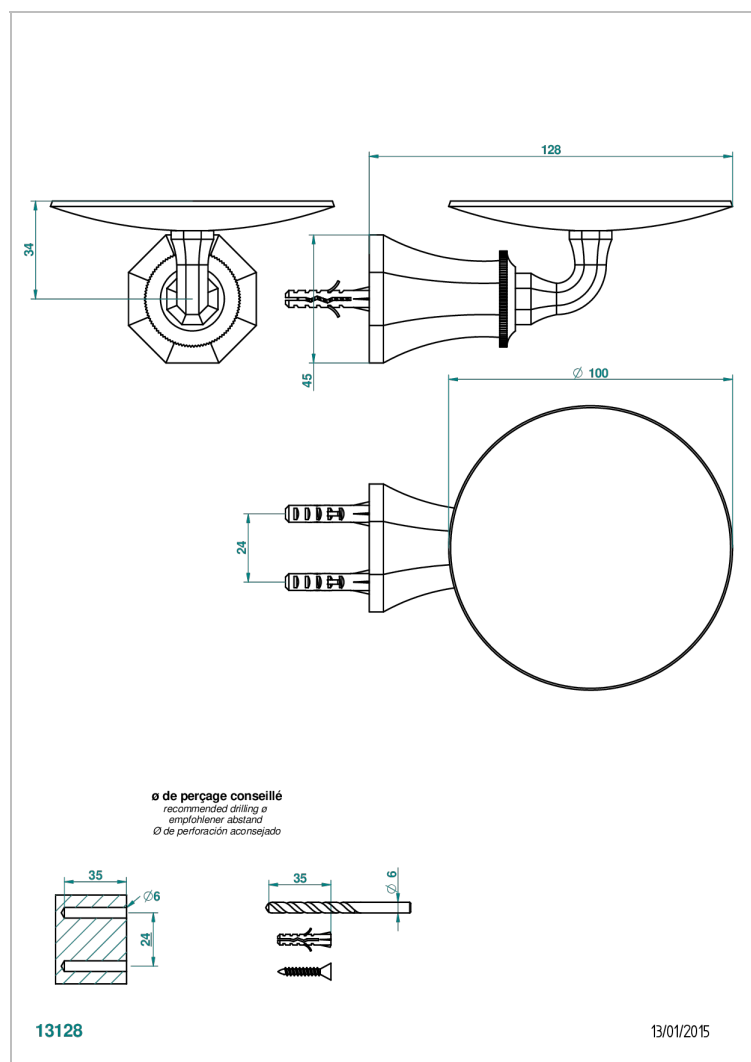

TRADITION WITH LEVER HANDLES

A58-546

Soap dish, wall mounted, 4" diameter

CHARACTERISTIC

- Tradition with lever handles
- Soap dish, wall mounted, 4" diameter

AVAILABLE FINITIONS

Black ceram - D30
Blush PVD - H62
Brass color PVD - H49
Brown bronze color PVD - F33
Chrome polished - A02
Chrome polished / gold polished - G02