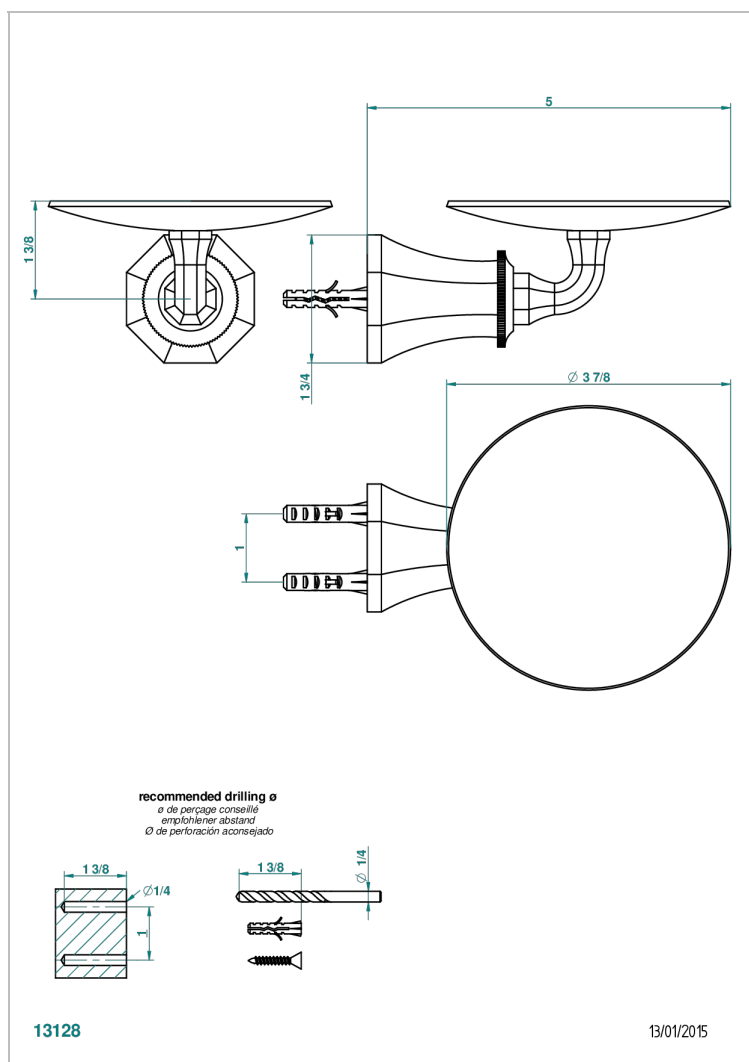

TRADITION WITH LEVER HANDLES

A58-546

Soap dish, wall mounted, 4" diameter

CHARACTERISTIC

- Tradition with lever handles
- Soap dish, wall mounted, 4" diameter

AVAILABLE FINITIONS

Black ceram - D30

Blush PVD - H62