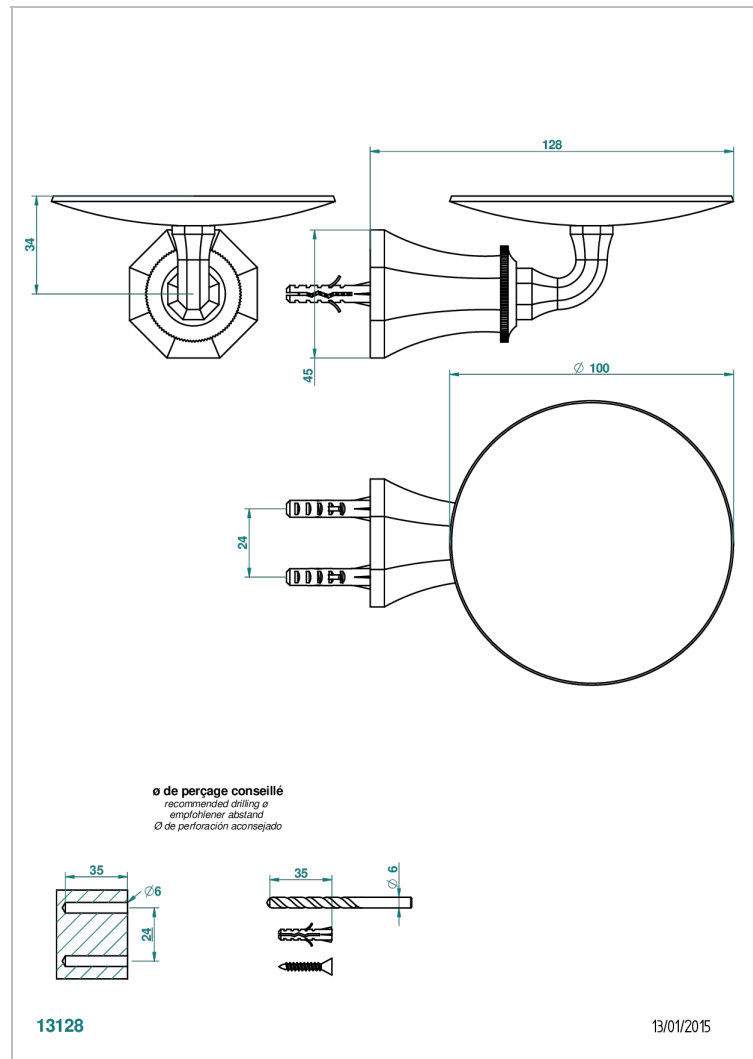

ART DECO CRYSTAL

A56-546

Soap dish, wall mounted, 4" diameter

THG[®]
PARIS

CHARACTERISTIC

- Art Déco Crystal
- Soap dish, wall mounted, 4" diameter

AVAILABLE FINITIONS

Black ceram - D30
Blush PVD - H62
Brass color PVD - H49
Brown bronze color PVD - F33
Chrome polished - A02
Chrome polished / gold polished - G02