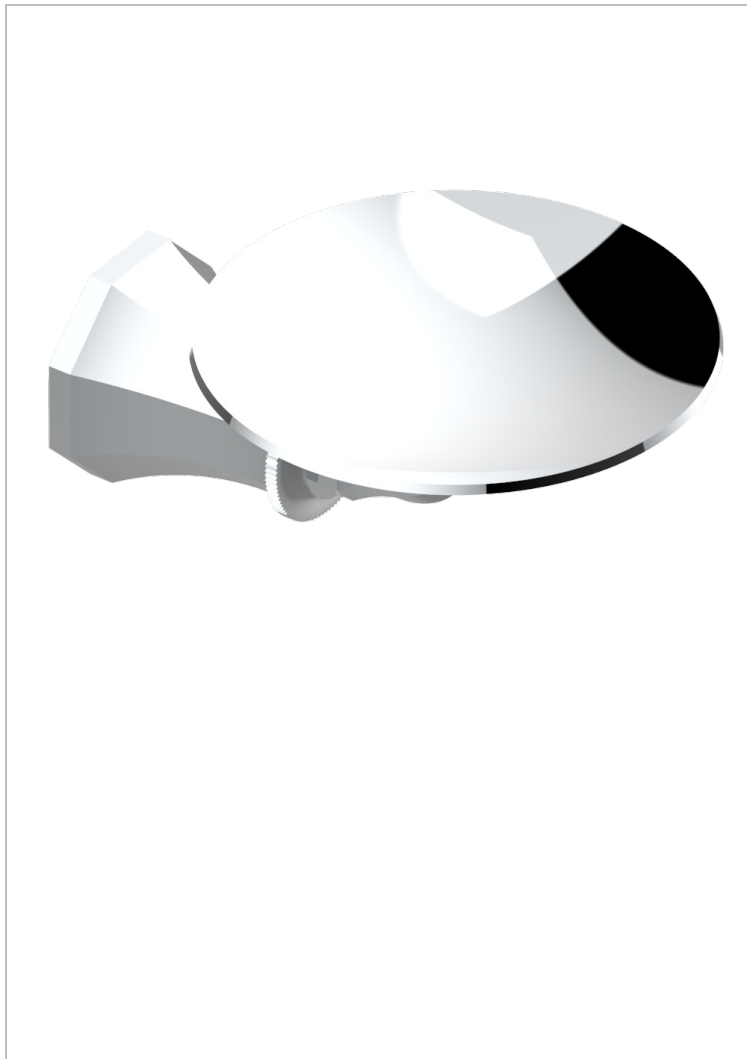

ART DECO CRYSTAL

A56-546

Soap dish, wall mounted, 4" diameter

THG[®]
PARIS

CHARACTERISTIC

- Art Déco Crystal
- Soap dish, wall mounted, 4" diameter

AVAILABLE FINITIONS

Black ceram - D30
Blush PVD - H62
Brass color PVD - H49
Brown bronze color PVD - F33
Chrome polished - A02
Chrome polished / gold polished - G02

Copper antique matt, coated - H07
Gold color PVD - H52
Gold mat - F07
Gold polished - F01
Graphite PVD - H64
Light coated bronze - D01

Matt Umber PVD - H67
Matt blush PVD - H60
Matt brass color PVD - H50
Matt brown bronze color PVD - F34
Matt chrome (American satin) - C02
Matt gold color PVD - H53