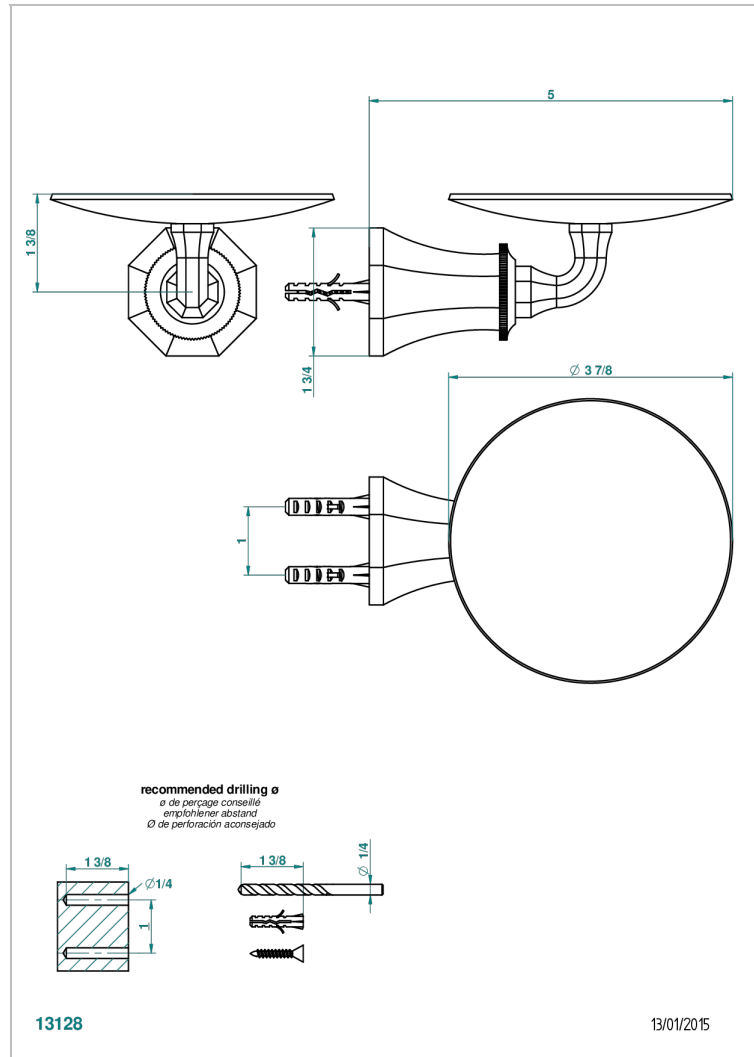

ART DECO CRYSTAL

A56-546

Soap dish, wall mounted, 4" diameter

CHARACTERISTIC

- Art Déco Crystal
- Soap dish, wall mounted, 4" diameter

AVAILABLE FINITIONS

Black ceram - D30
Blush PVD - H62
Brass color PVD - H49
Brown bronze color PVD - F33
Chrome polished - A02
Chrome polished / gold polished - G02