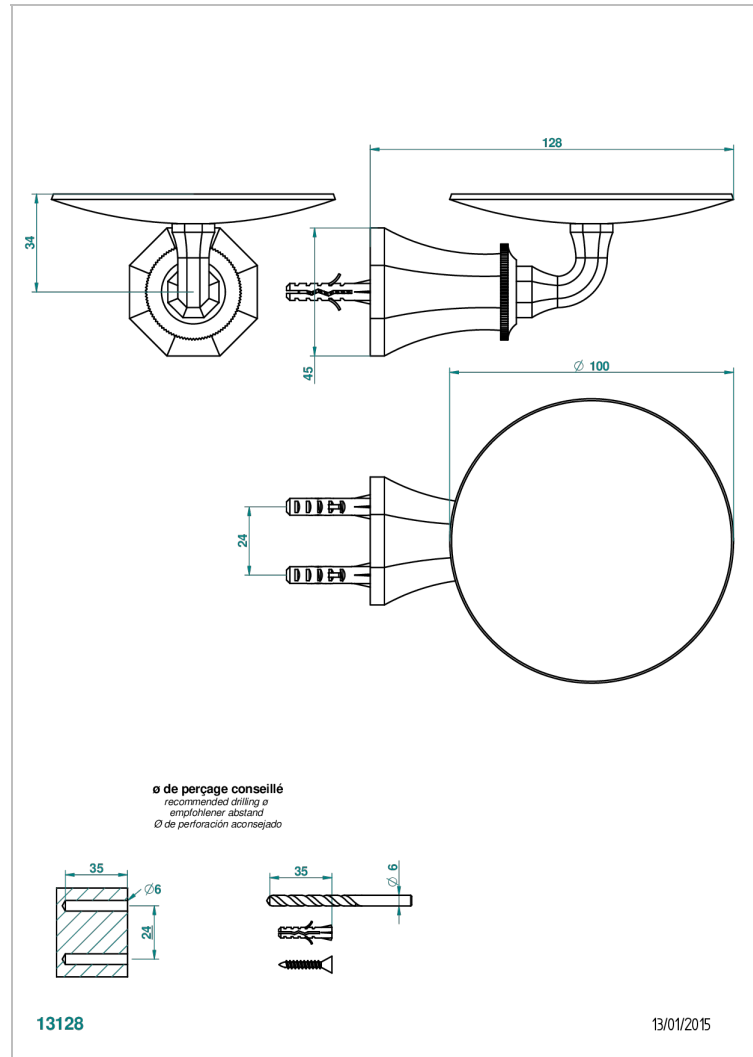

# ART DECO CRYSTAL

A56-546

Wall mounted soap dish,  $\varnothing$  100 mm

THG<sup>®</sup>  
PARIS

## CHARACTERISTIC

- Art Déco Crystal
- Wall mounted soap dish,  $\varnothing$  100 mm