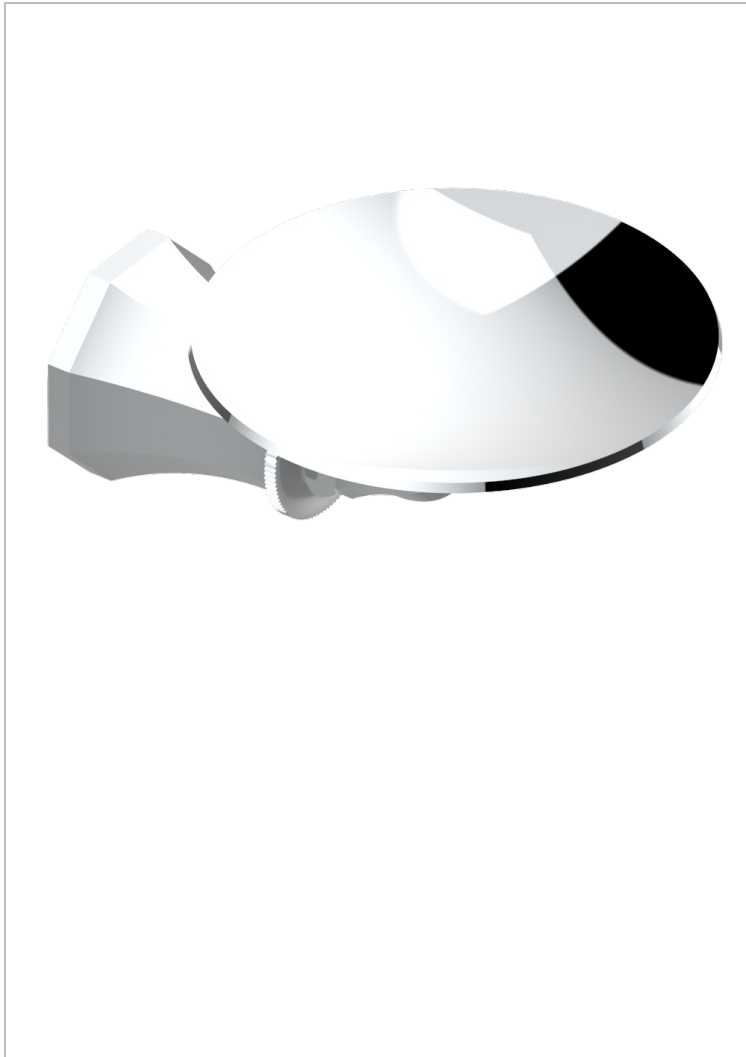

# ART DECO CRYSTAL

A56-546

Wall mounted soap dish,  $\varnothing$  100 mm

THG<sup>®</sup>  
PARIS

## CHARACTERISTIC

- Art Déco Crystal
- Wall mounted soap dish,  $\varnothing$  100 mm

## AVAILABLE FINITIONS

Antique nickel - H28  
Black ceram - D30  
Blush PVD - H62  
Brass color PVD - H49  
Brown bronze color PVD - F33  
Gold color PVD - H52

Graphite PVD - H64  
Lacquered light bronze - D01  
Matt Umber PVD - H67  
Matt blush PVD - H60  
Matt brass color PVD - H50  
Matt brown bronze color PVD - F34