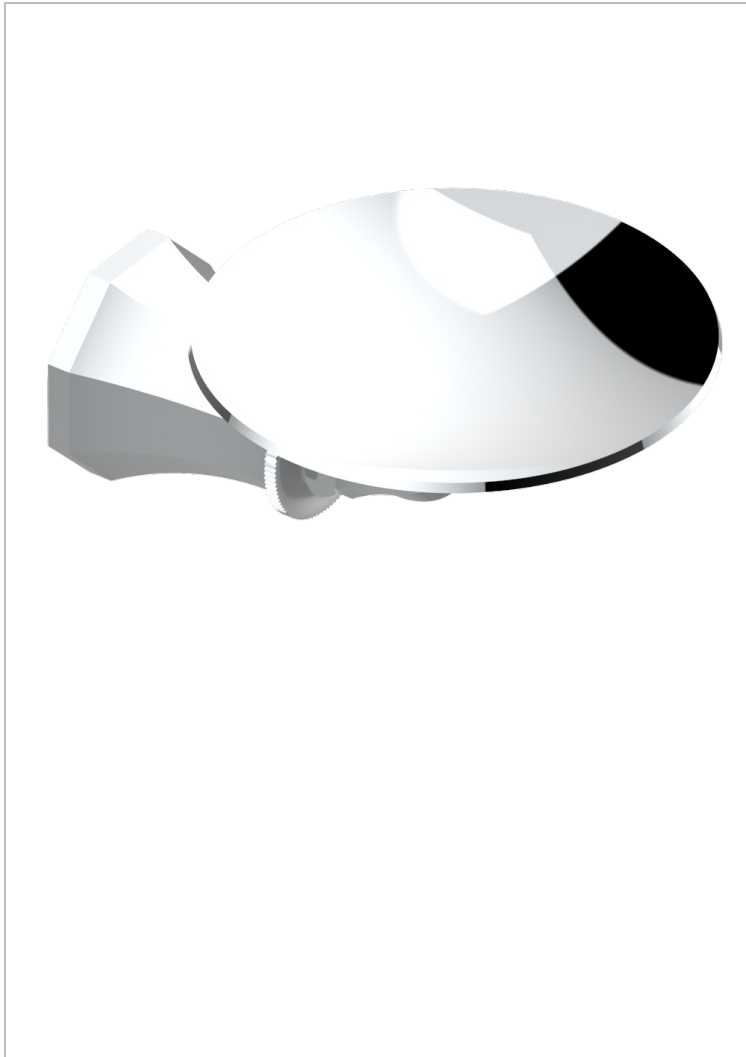

ART DECO CRYSTAL

A56-546

Wall mounted soap dish, \varnothing 100 mm

THG[®]
PARIS

CHARACTERISTIC

- Art Déco Crystal
- Wall mounted soap dish, \varnothing 100 mm

AVAILABLE FINITIONS

Antique nickel - H28
Black ceram - D30
Blush PVD - H62
Brass color PVD - H49
Brown bronze color PVD - F33
Gold color PVD - H52

Graphite PVD - H64
Lacquered light bronze - D01
Matt Umber PVD - H67
Matt blush PVD - H60
Matt brass color PVD - H50
Matt brown bronze color PVD - F34

Matt chrome - C02
Matt gold - F07
Matt gold color PVD - H53
Matt graphite PVD - H65
Matt nickel (color finish) - C01
Matt nickel color PVD - H56