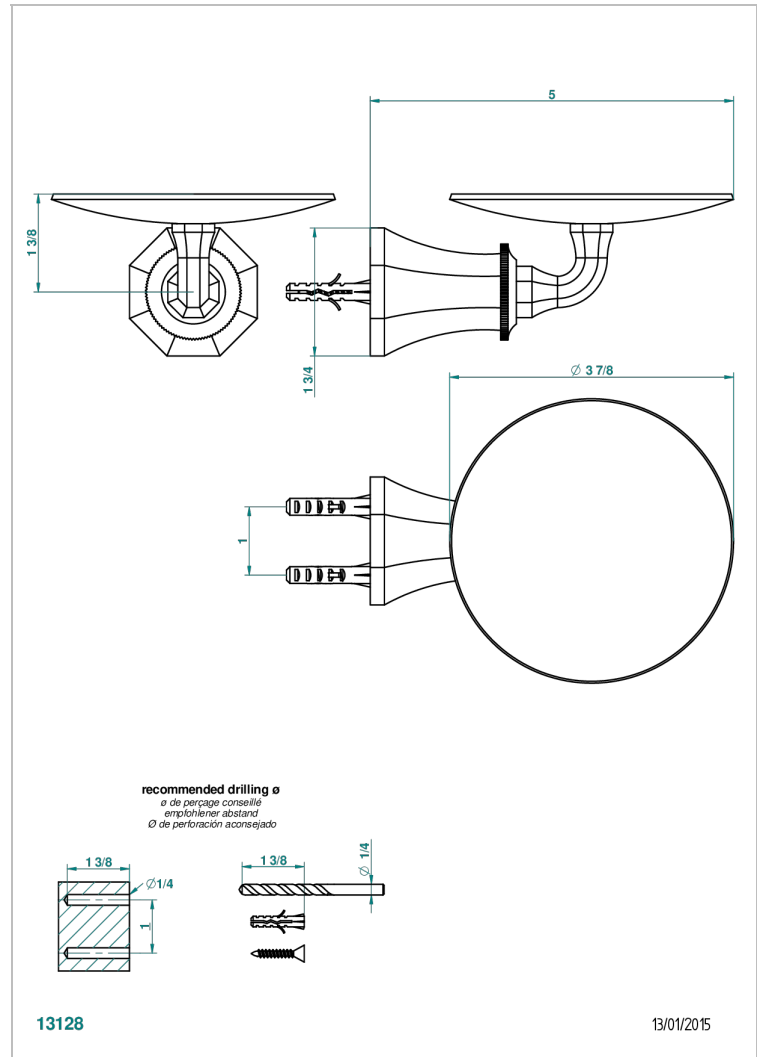

ART DECO CRYSTAL

A56-546

Wall mounted soap dish, \varnothing 100 mm

THG[®]
PARIS

CHARACTERISTIC

- Art Déco Crystal
- Wall mounted soap dish, \varnothing 100 mm

AVAILABLE FINITIONS

Antique nickel - H28
Black ceram - D30
Blush PVD - H62
Brass color PVD - H49
Brown bronze color PVD - F33
Gold color PVD - H52