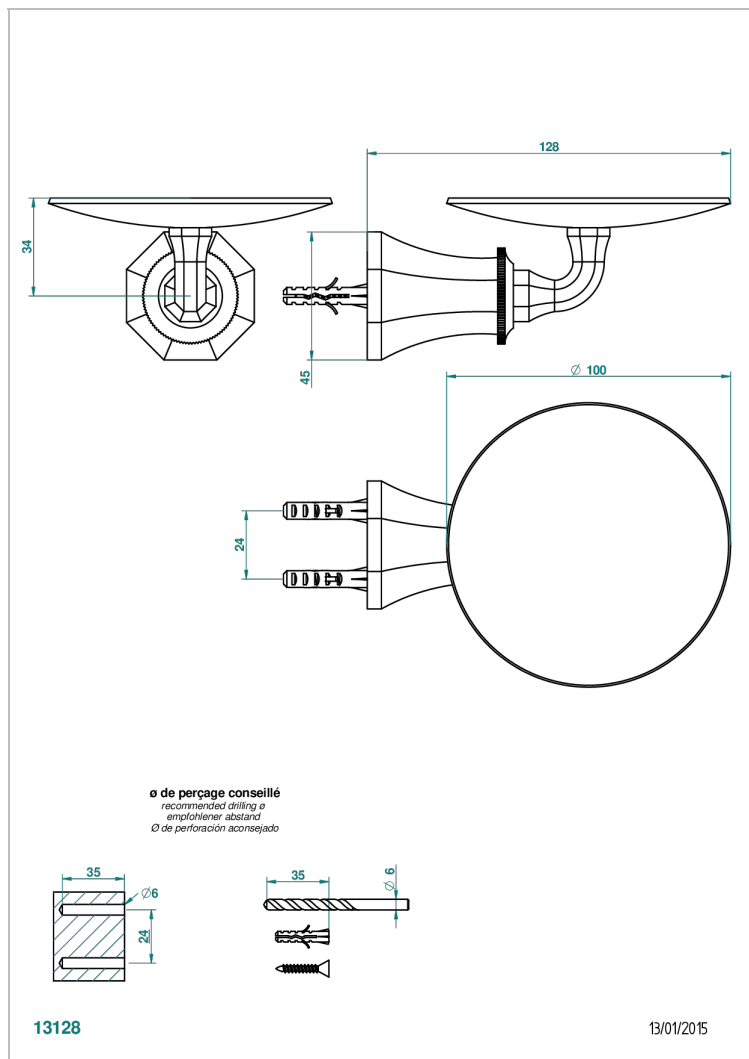

ART DECO WITH LEVER HANDLES

A55-546

Soap dish, wall mounted, 4" diameter

CHARACTERISTIC

- Art Déco with lever handles
- Soap dish, wall mounted, 4" diameter

AVAILABLE FINITIONS

Black ceram - D30
Blush PVD - H62
Brass color PVD - H49
Brown bronze color PVD - F33
Chrome polished - A02
Chrome polished / gold polished - G02