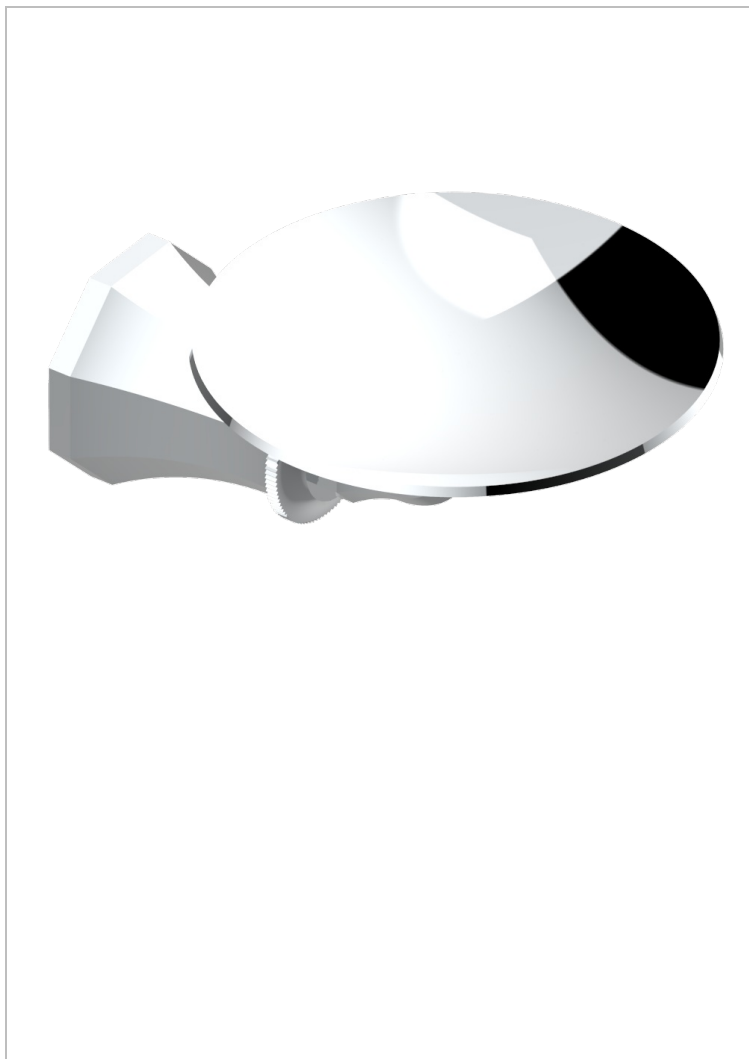

ART DECO WITH LEVER HANDLES

A55-546

Soap dish, wall mounted, 4" diameter

CHARACTERISTIC

- Art Déco with lever handles
- Soap dish, wall mounted, 4" diameter

AVAILABLE FINITIONS

Black ceram - D30
Blush PVD - H62
Brass color PVD - H49
Brown bronze color PVD - F33
Chrome polished - A02
Chrome polished / gold polished - G02

Copper antique matt, coated - H07
Gold color PVD - H52
Gold mat - F07
Gold polished - F01
Graphite PVD - H64
Light coated bronze - D01

Matt Umber PVD - H67
Matt blush PVD - H60
Matt brass color PVD - H50
Matt brown bronze color PVD - F34
Matt chrome (American satin) - C02
Matt gold color PVD - H53