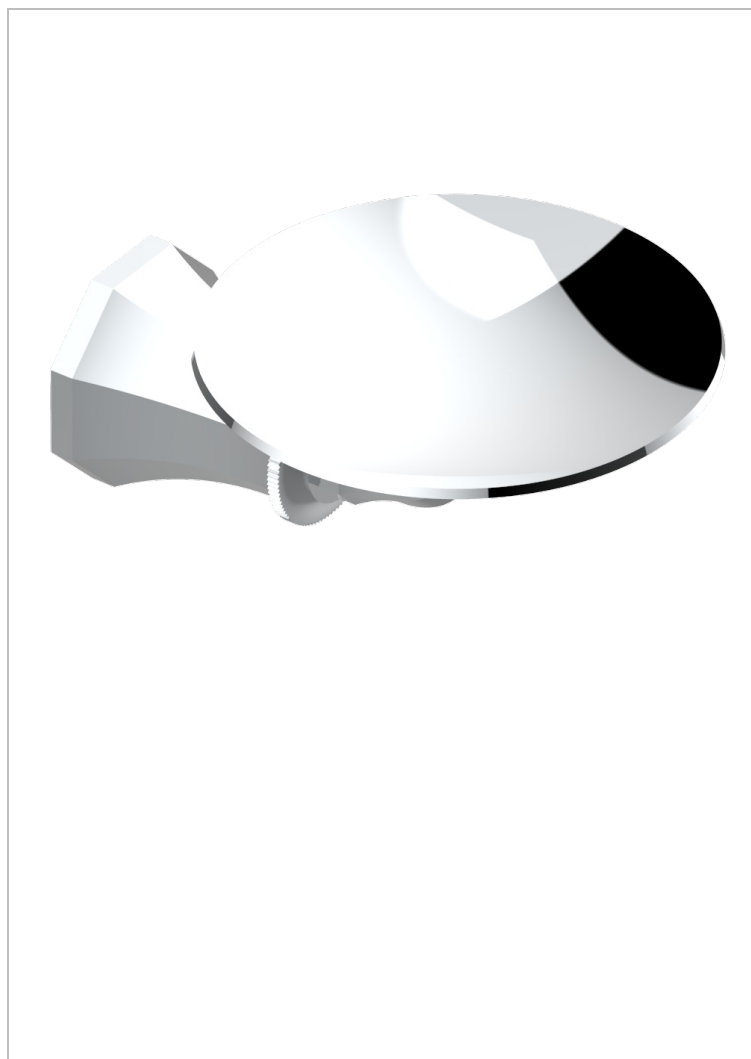

# ART DECO WITH LEVER HANDLES

A55-546

Soap dish, wall mounted, 4" diameter

## CHARACTERISTIC

- Art Déco with lever handles
- Soap dish, wall mounted, 4" diameter