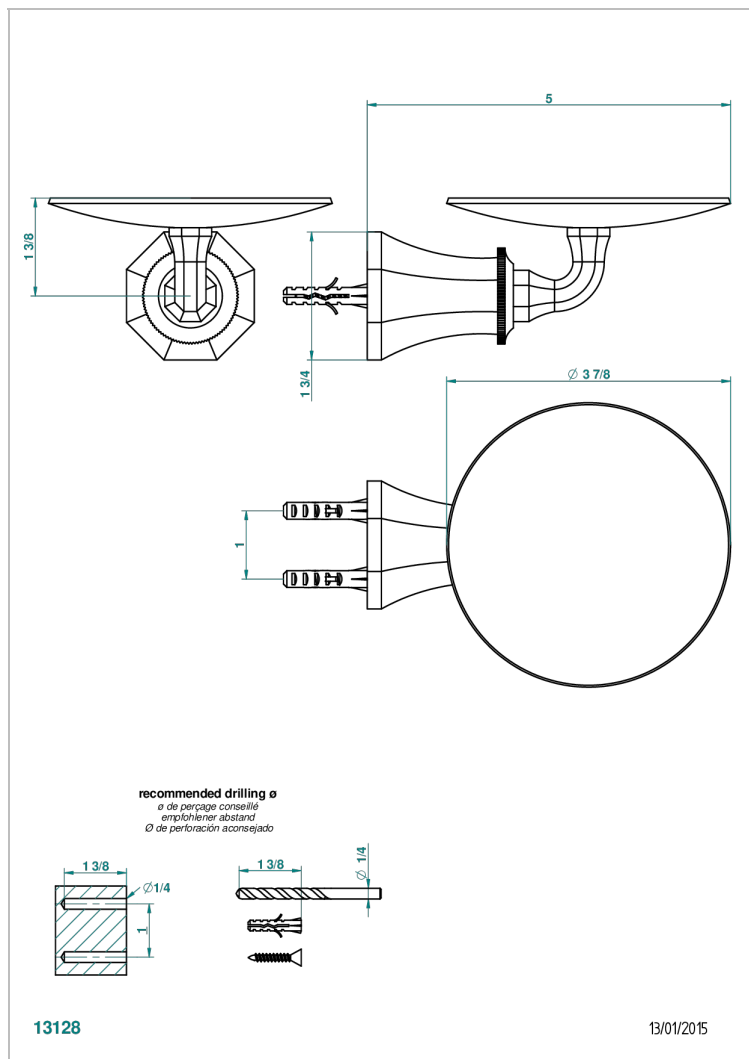

# ART DECO WITH LEVER HANDLES

A55-546

Soap dish, wall mounted, 4" diameter

## CHARACTERISTIC

- Art Déco with lever handles
- Soap dish, wall mounted, 4" diameter