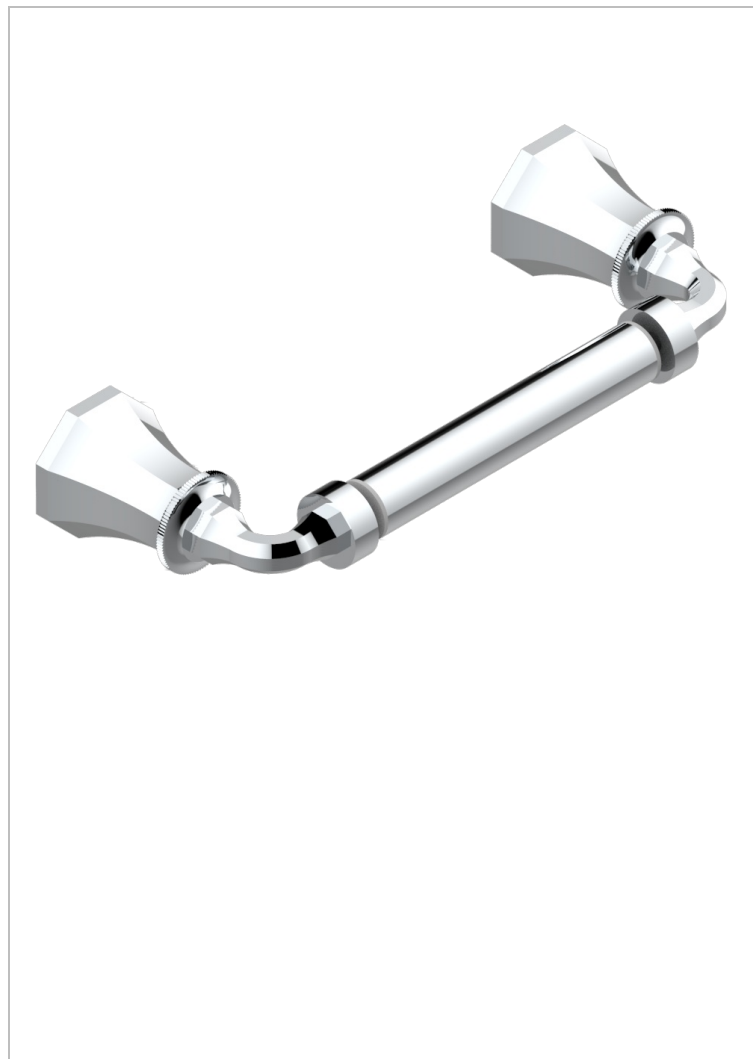

# TRADITION WITH LEVER HANDLES

A58-543M

Paper roll holder

13127

20/02/2008

## CHARACTERISTIC

- Tradition with lever handles
- Paper roll holder

## AVAILABLE FINITIONS

Black ceram - D30  
Blush PVD - H62  
Brass color PVD - H49  
Brown bronze color PVD - F33  
Chrome polished - A02  
Chrome polished / gold polished - G02

Copper antique matt, coated - H07  
Gold color PVD - H52  
Gold mat - F07  
Gold polished - F01  
Graphite PVD - H64  
Light coated bronze - D01

Nickel polished - B01  
Soft gold - F30  
Soft matt gold - F31  
Umber PVD - H66