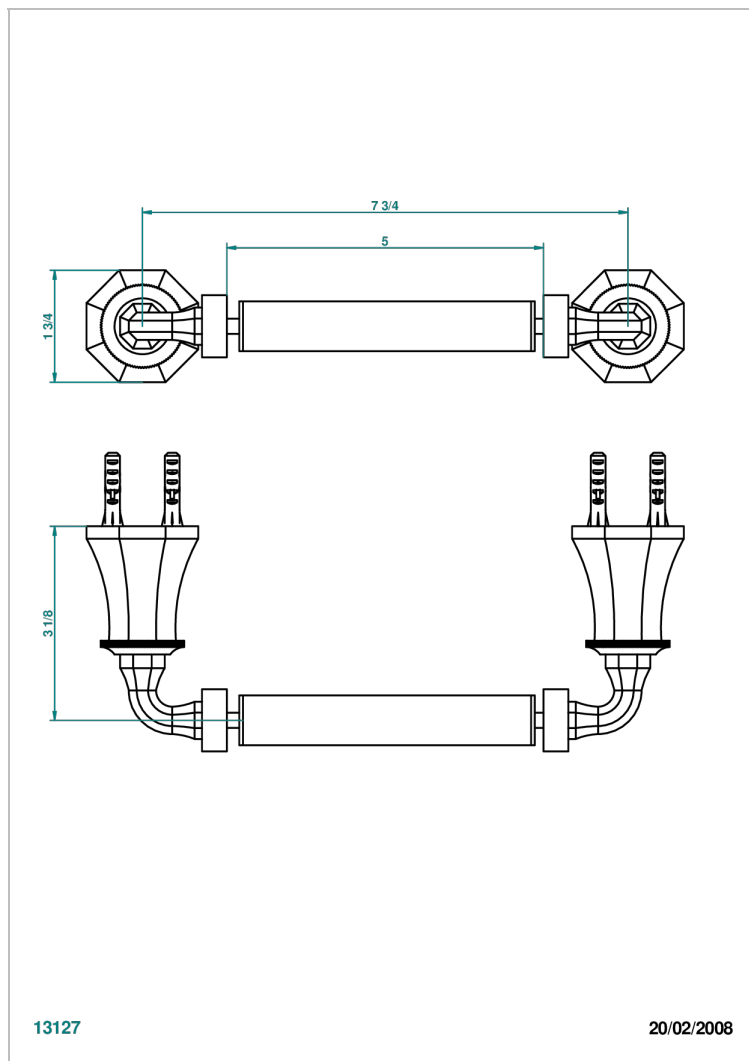

TRADITION WITH LEVER HANDLES

A58-543M

Paper roll holder

13127

20/02/2008

CHARACTERISTIC

- Tradition with lever handles
- Paper roll holder

AVAILABLE FINITIONS