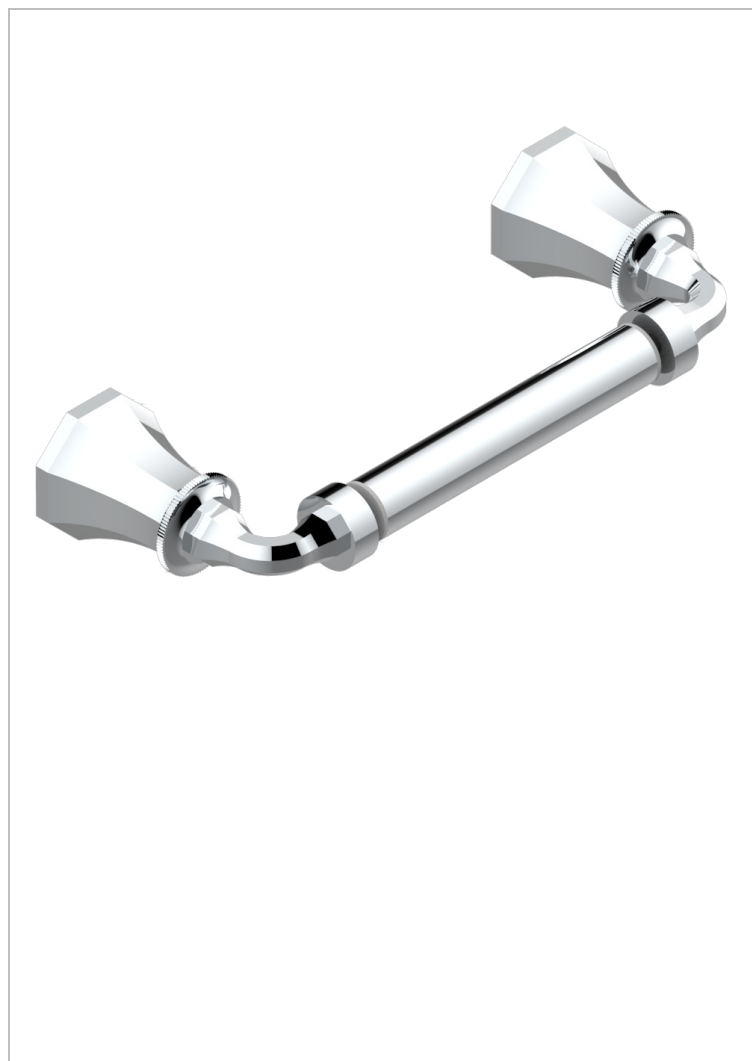

TRADITION WITH LEVER HANDLES

A58-543M

Paper roll holder

13127

20/02/2008

CHARACTERISTIC

- Tradition with lever handles
- Paper roll holder

AVAILABLE FINITIONS

Black ceram - D30
Blush PVD - H62
Brass color PVD - H49
Brown bronze color PVD - F33
Chrome polished - A02
Chrome polished / gold polished - G02

Copper antique matt, coated - H07
Gold color PVD - H52
Gold mat - F07
Gold polished - F01
Graphite PVD - H64
Light coated bronze - D01

Nickel polished - B01
Soft gold - F30
Soft matt gold - F31
Umber PVD - H66