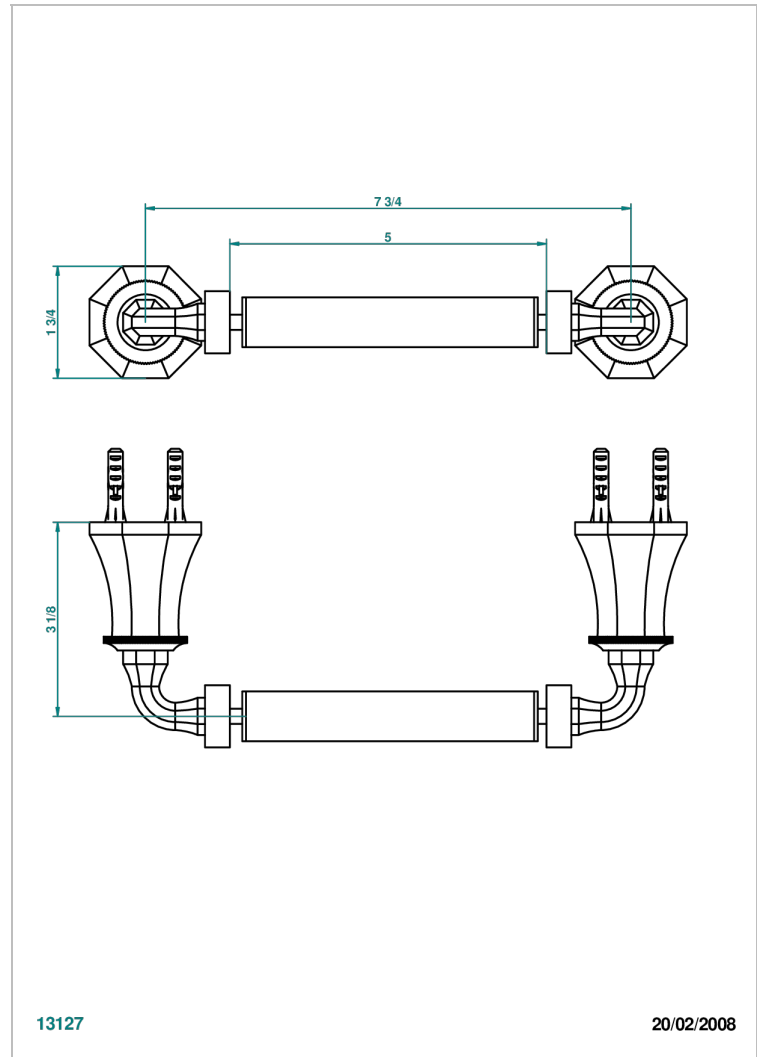

ART DECO CRYSTAL

A56-543M

Paper roll holder

CHARACTERISTIC

- Art Déco Crystal
- Paper roll holder

AVAILABLE FINITIONS

Black ceram - D30
Blush PVD - H62
Brass color PVD - H49
Brown bronze color PVD - F33
Chrome polished - A02
Chrome polished / gold polished - G02