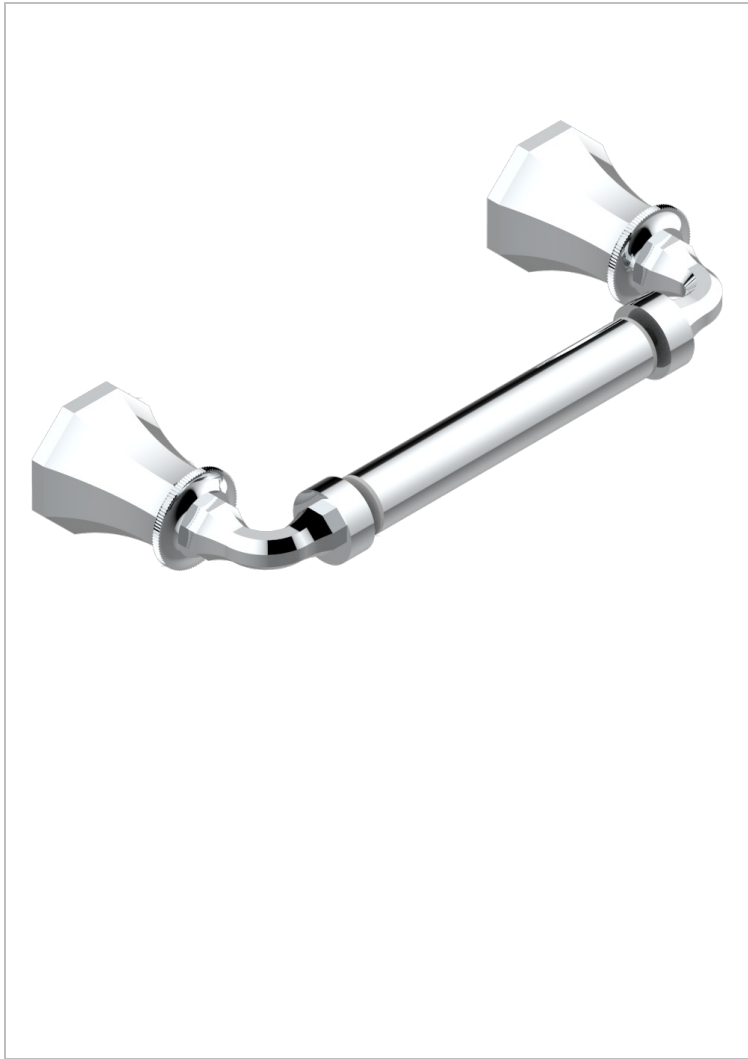

# ART DECO CRYSTAL

A56-543M

Paper roll holder

THG<sup>®</sup>  
PARIS

## CHARACTERISTIC

- Art Déco Crystal
- Paper roll holder

## AVAILABLE FINITIONS

Antique nickel - H28  
Black ceram - D30  
Blush PVD - H62  
Brass color PVD - H49  
Brown bronze color PVD - F33  
Gold color PVD - H52

Graphite PVD - H64  
Lacquered light bronze - D01  
Matt Umber PVD - H67  
Matt blush PVD - H60  
Matt brass color PVD - H50  
Matt brown bronze color PVD - F34