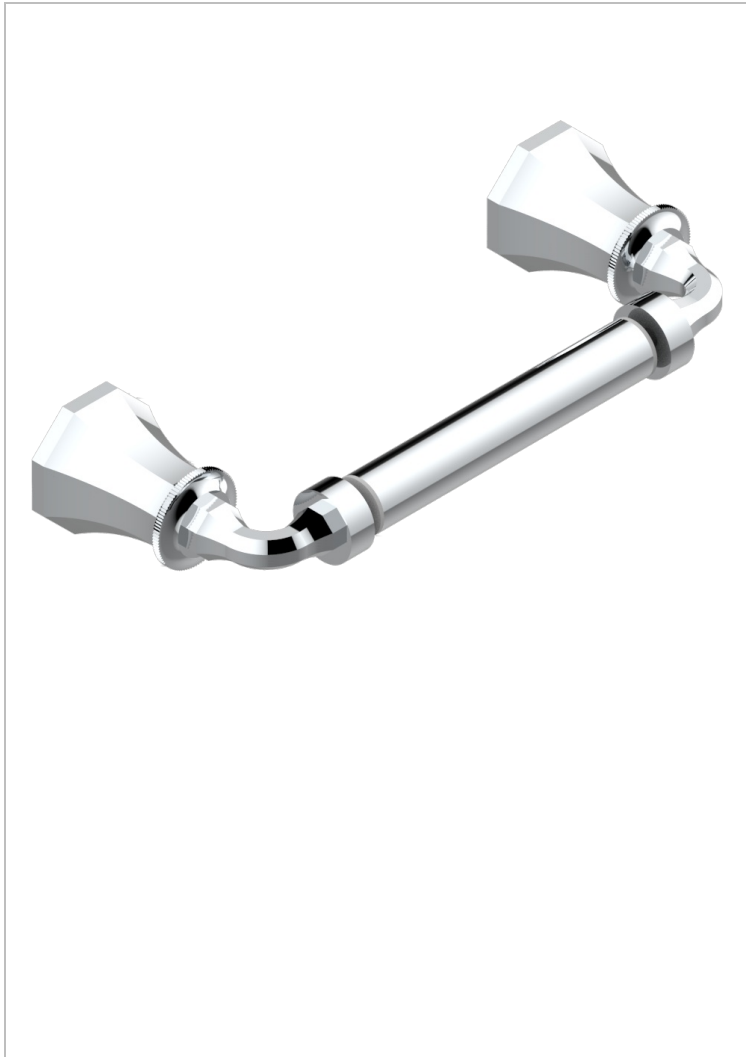

ART DECO CRYSTAL

A56-543M

Paper roll holder

THG[®]
PARIS

CHARACTERISTIC

- Art Déco Crystal
- Paper roll holder

AVAILABLE FINITIONS

Antique nickel - H28
Black ceram - D30
Blush PVD - H62
Brass color PVD - H49
Brown bronze color PVD - F33
Gold color PVD - H52

Graphite PVD - H64
Lacquered light bronze - D01
Matt Umber PVD - H67
Matt blush PVD - H60
Matt brass color PVD - H50
Matt brown bronze color PVD - F34

Matt chrome - C02
Matt gold - F07
Matt gold color PVD - H53
Matt graphite PVD - H65
Matt nickel (color finish) - C01
Matt nickel color PVD - H56

Natural smoked Brass - A13
Nickel color PVD - H55
Polished chrome (color finish) - A02
Polished chrome / Polished gold (color finish) - G02
Polished gold (color finish) - F01
Polished nickel - B01

Soft gold - F30
Soft matt gold - F31
Umber PVD - H66
Varnished matt antique red copper (color finish) - H07