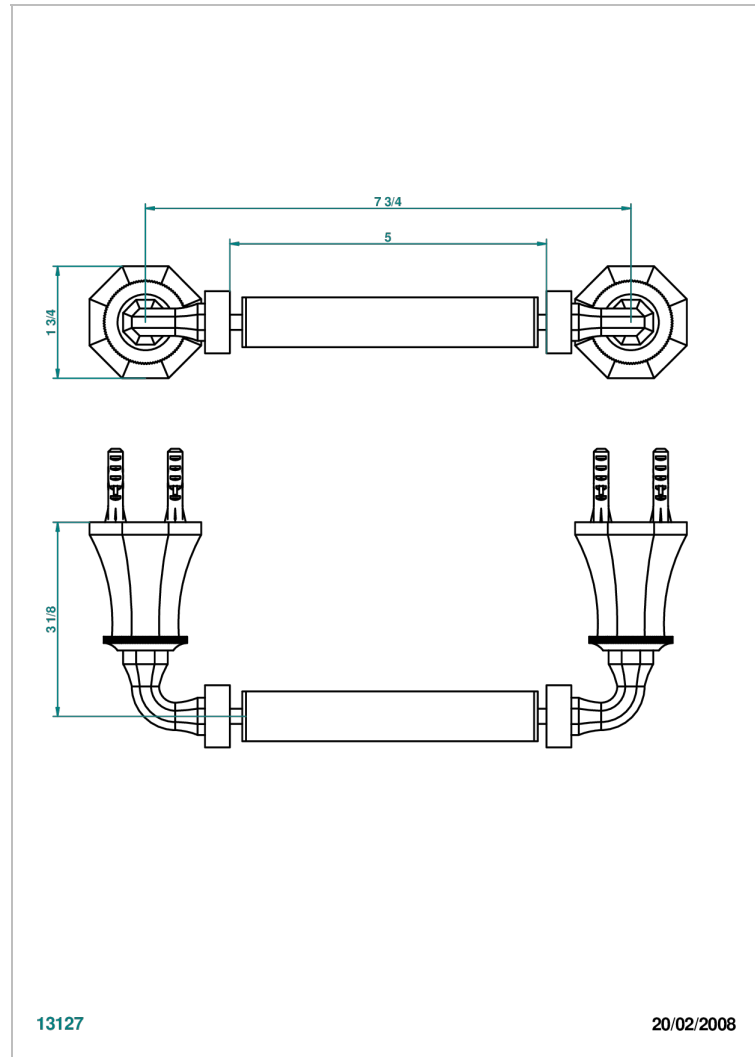

ART DECO CRYSTAL

A56-543M

Paper roll holder

THG[®]
PARIS

CHARACTERISTIC

- Art Déco Crystal
- Paper roll holder

AVAILABLE FINITIONS

Antique nickel - H28
Black ceram - D30
Blush PVD - H62
Brass color PVD - H49
Brown bronze color PVD - F33
Gold color PVD - H52