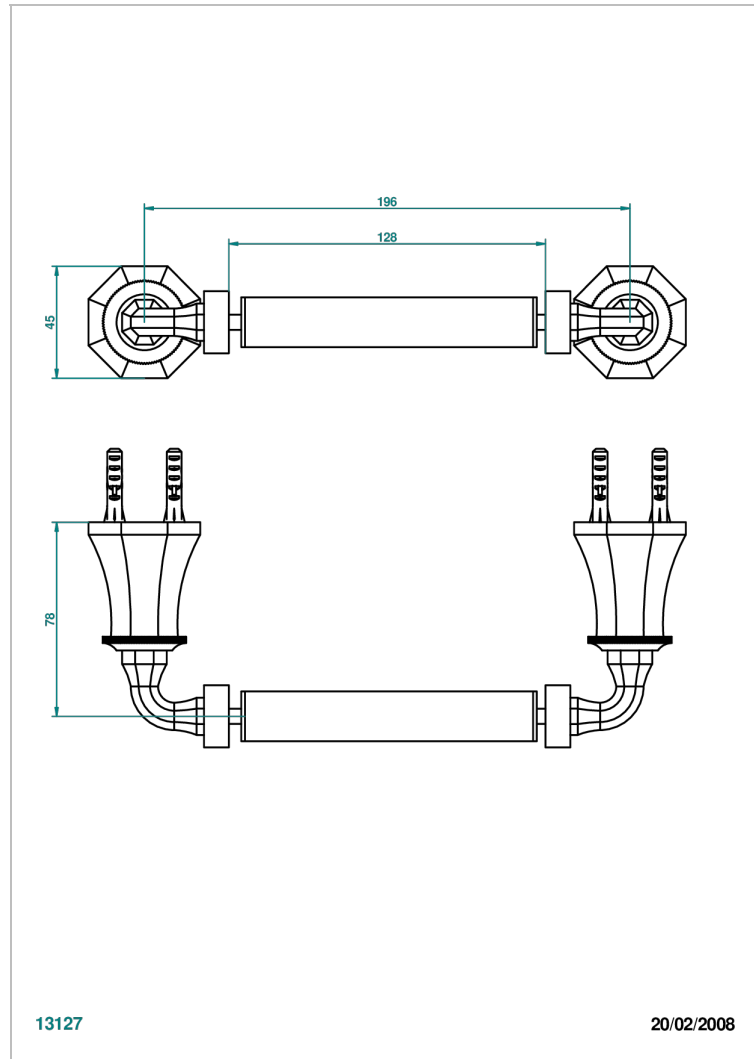

ART DECO WITH LEVER HANDLES

A55-543M

Paper roll holder

CHARACTERISTIC

- Art Déco with lever handles
- Paper roll holder

AVAILABLE FINITIONS

Black ceram - D30
Blush PVD - H62
Brass color PVD - H49
Brown bronze color PVD - F33
Chrome polished - A02
Chrome polished / gold polished - G02