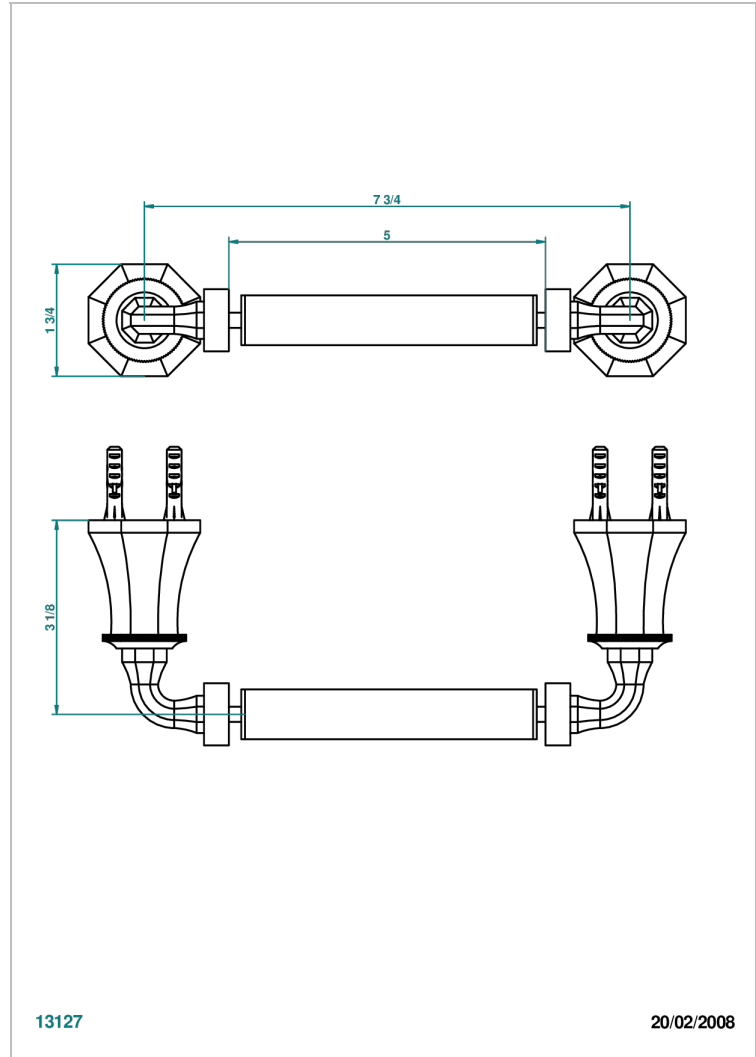

ART DECO WITH LEVER HANDLES

A55-543M

Paper roll holder

13127

20/02/2008

CHARACTERISTIC

- Art Déco with lever handles
- Paper roll holder

AVAILABLE FINITIONS