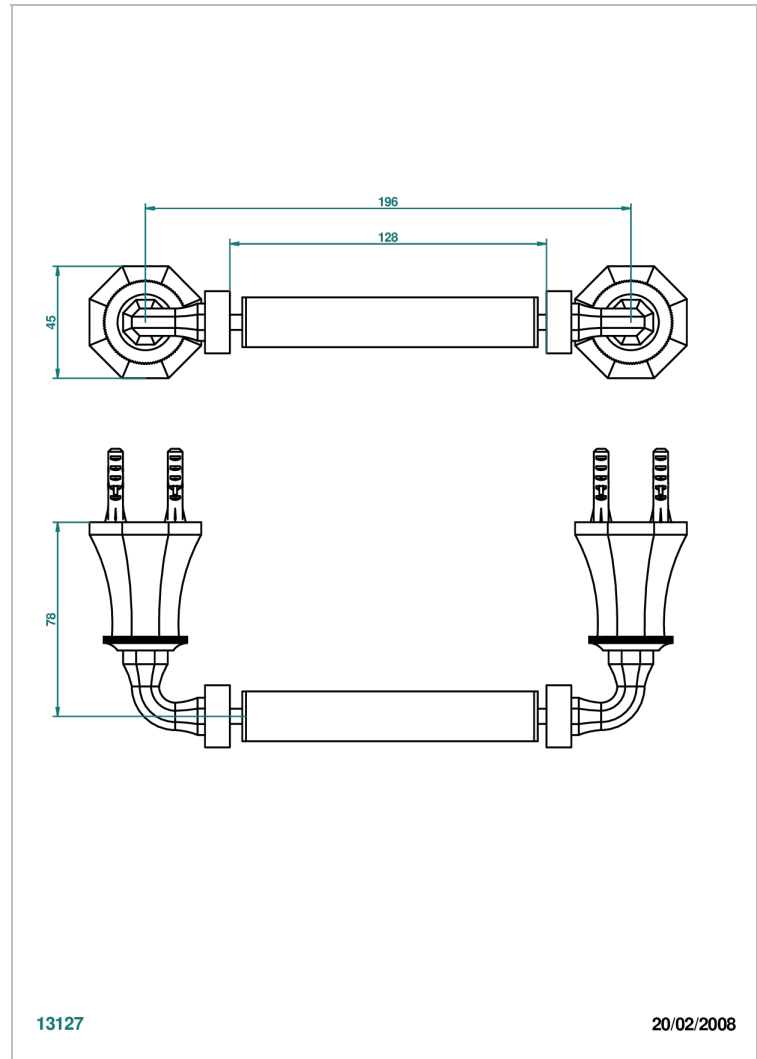

ART DECO WITH LEVER

A55-543M

Paper roll holder

THG[®]
PARIS

CHARACTERISTIC

- Art Déco with lever
- Paper roll holder

AVAILABLE FINITIONS

Antique nickel - H28
Black ceram - D30
Blush PVD - H62
Brass color PVD - H49
Brown bronze color PVD - F33
Gold color PVD - H52