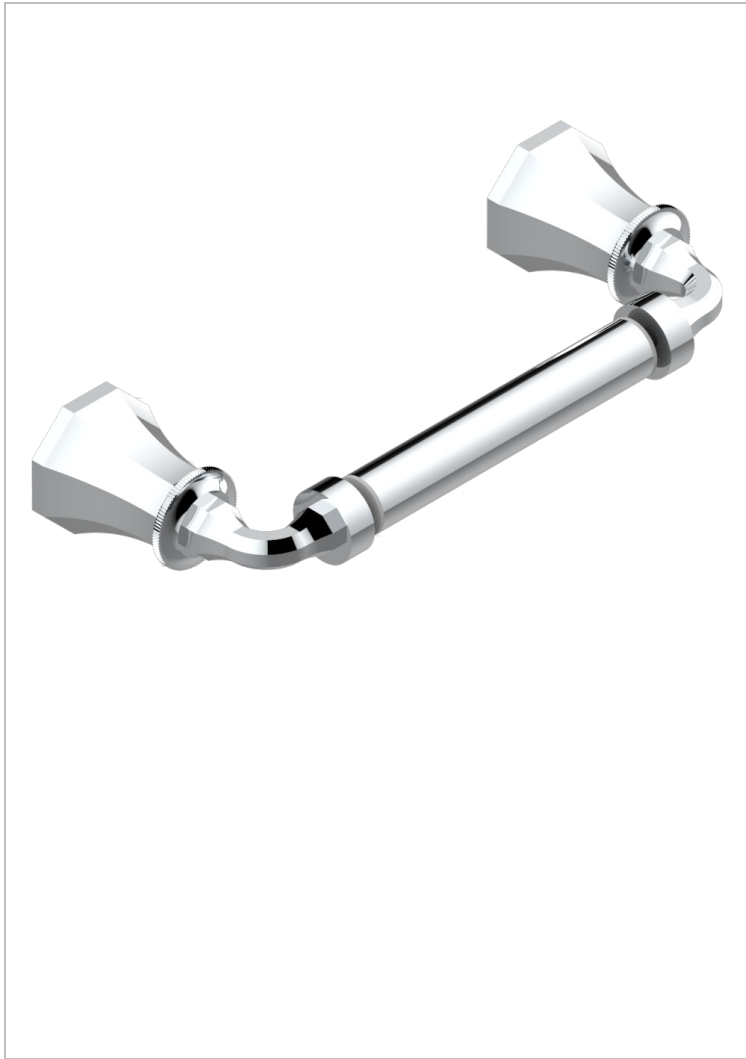

ART DECO WITH LEVER

A55-543M

Paper roll holder

THG[®]
PARIS

CHARACTERISTIC

- Art Déco with lever
- Paper roll holder

AVAILABLE FINITIONS

Antique nickel - H28
Black ceram - D30
Blush PVD - H62
Brass color PVD - H49
Brown bronze color PVD - F33
Gold color PVD - H52

Graphite PVD - H64
Lacquered light bronze - D01
Matt Umber PVD - H67
Matt blush PVD - H60
Matt brass color PVD - H50
Matt brown bronze color PVD - F34

Matt chrome - C02
Matt gold - F07
Matt gold color PVD - H53
Matt graphite PVD - H65
Matt nickel (color finish) - C01
Matt nickel color PVD - H56

Natural smoked Brass - A13
Nickel color PVD - H55
Polished chrome (color finish) - A02
Polished chrome / Polished gold (color finish) - G02
Polished gold (color finish) - F01
Polished nickel - B01

Soft gold - F30
Soft matt gold - F31
Umber PVD - H66
Varnished matt antique red copper (color finish) - H07