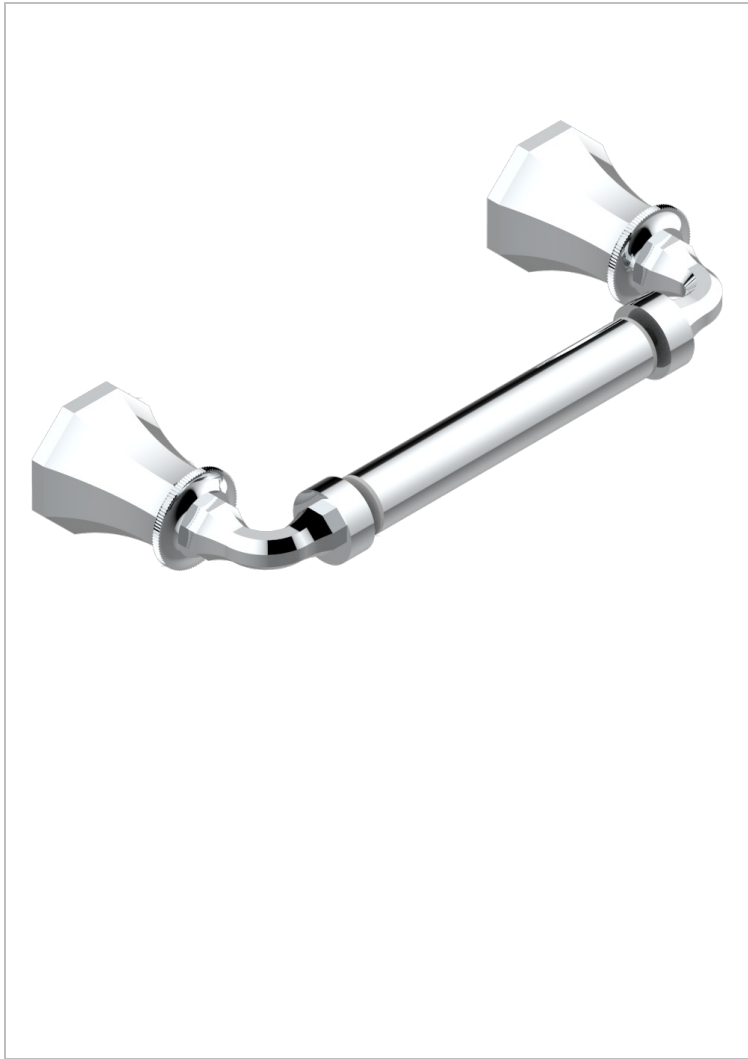

ART DECO WITH LEVER

A55-543M

Paper roll holder

CHARACTERISTIC

- Art Déco with lever
- Paper roll holder

AVAILABLE FINITIONS

Antique nickel - H28
Black ceram - D30
Blush PVD - H62
Brass color PVD - H49
Brown bronze color PVD - F33
Gold color PVD - H52

Graphite PVD - H64
Lacquered light bronze - D01
Matt Umber PVD - H67
Matt blush PVD - H60
Matt brass color PVD - H50
Matt brown bronze color PVD - F34

Matt chrome - C02
Matt gold - F07
Matt gold color PVD - H53
Matt graphite PVD - H65
Matt nickel (color finish) - C01
Matt nickel color PVD - H56

Natural smoked Brass - A13
Nickel color PVD - H55
Polished chrome (color finish) - A02
Polished chrome / Polished gold (color finish) - G02
Polished gold (color finish) - F01
Polished nickel - B01

Soft gold - F30
Soft matt gold - F31
Umber PVD - H66
Varnished matt antique red copper (color finish) - H07