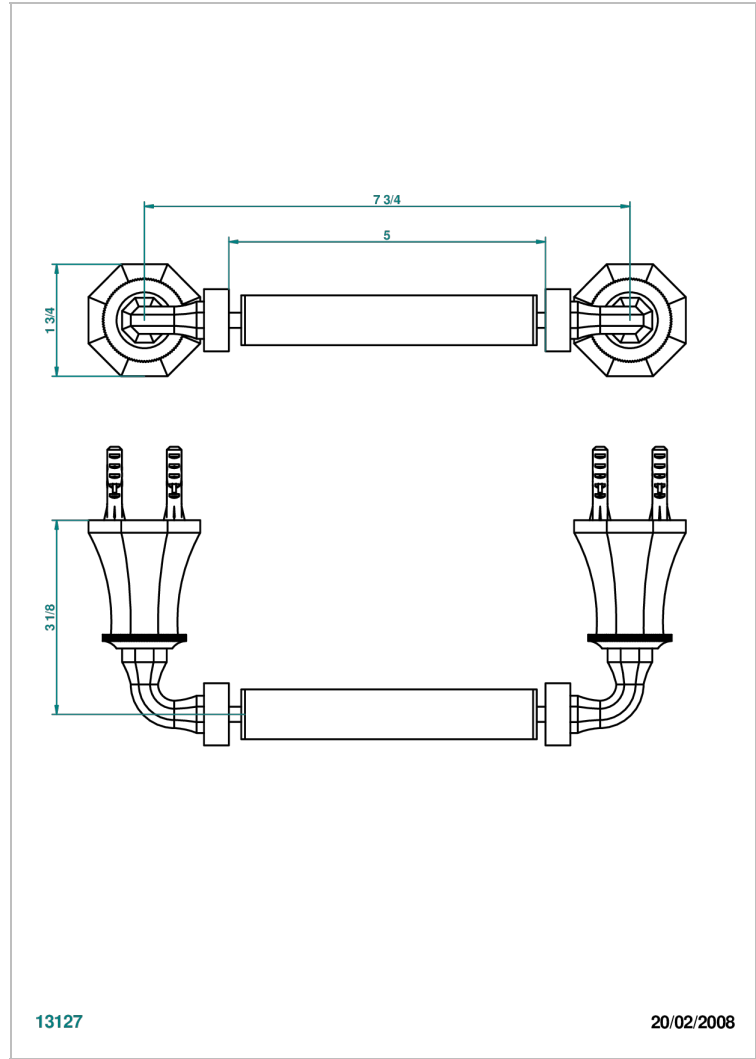

ART DECO WITH LEVER

A55-543M

Paper roll holder

CHARACTERISTIC

- Art Déco with lever
- Paper roll holder

AVAILABLE FINITIONS

Antique nickel - H28
Black ceram - D30
Blush PVD - H62
Brass color PVD - H49
Brown bronze color PVD - F33
Gold color PVD - H52