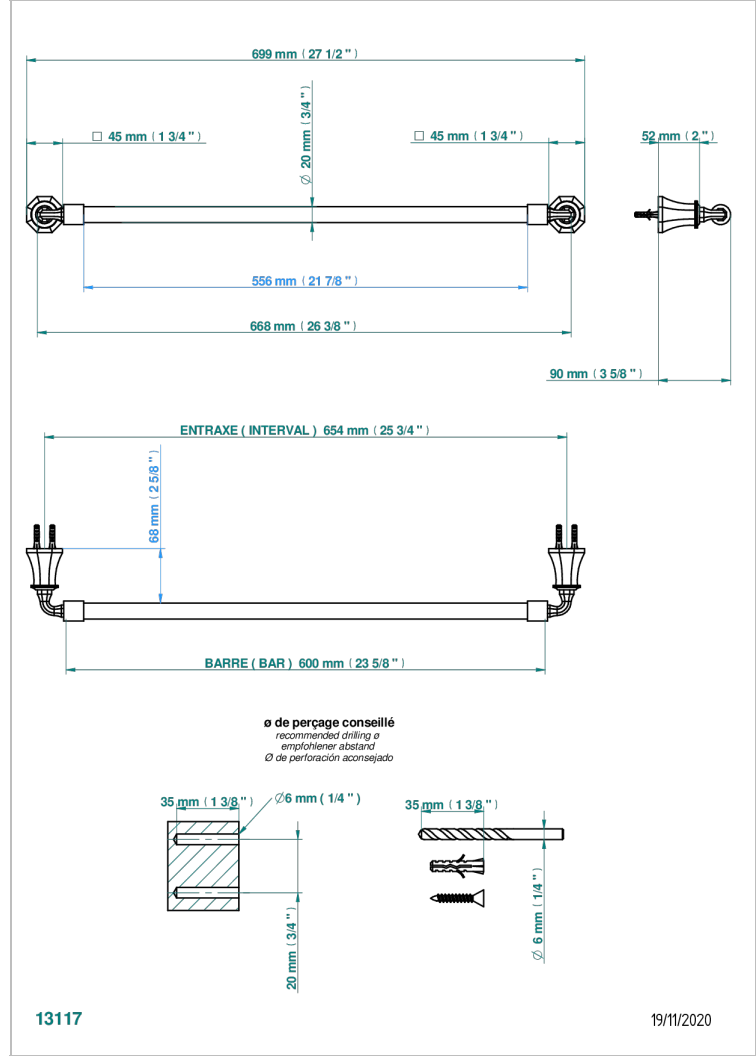

TRADITION CRYSTAL

A59-520/60

Single towel rail, fixed rail, length: 600 mm, \varnothing 20 mm

CHARACTERISTIC

- Tradition Crystal
- Single towel rail, fixed rail, length: 600 mm, \varnothing 20 mm

AVAILABLE FINITIONS