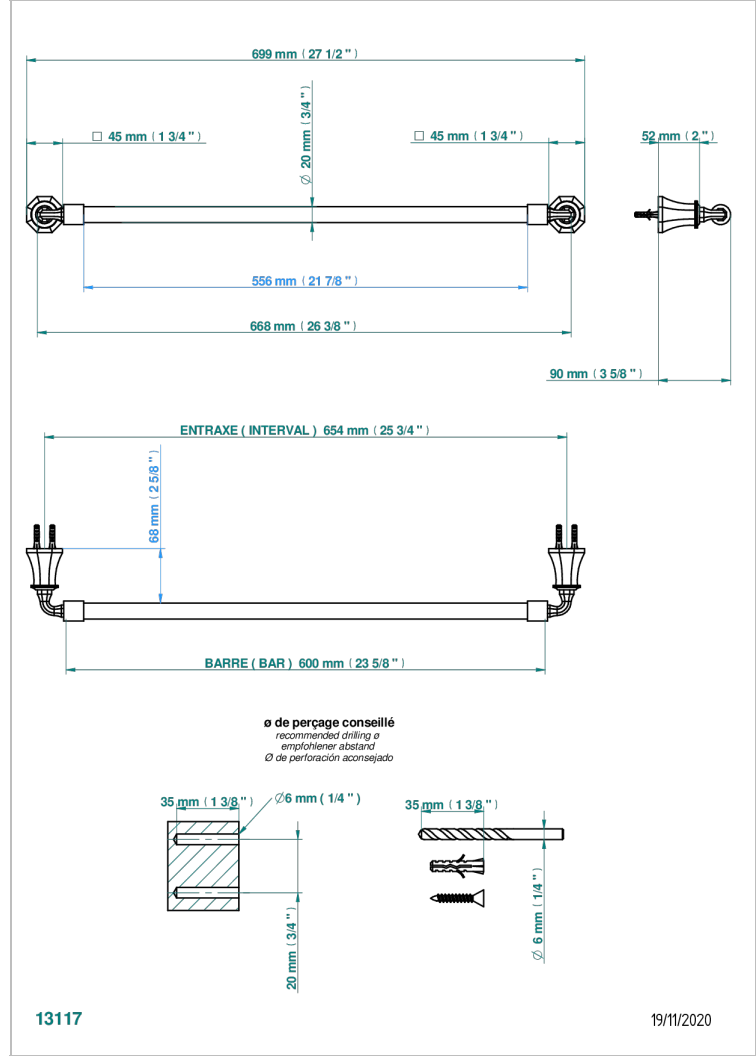

TRADITION WITH LEVER HANDLES

A58-520/60

Towel bar, 24" long

CHARACTERISTIC

- Tradition with lever handles
- Towel bar, 24" long

AVAILABLE FINITIONS

Black ceram - D30
Blush PVD - H62
Brass color PVD - H49
Brown bronze color PVD - F33
Chrome polished - A02
Chrome polished / gold polished - G02