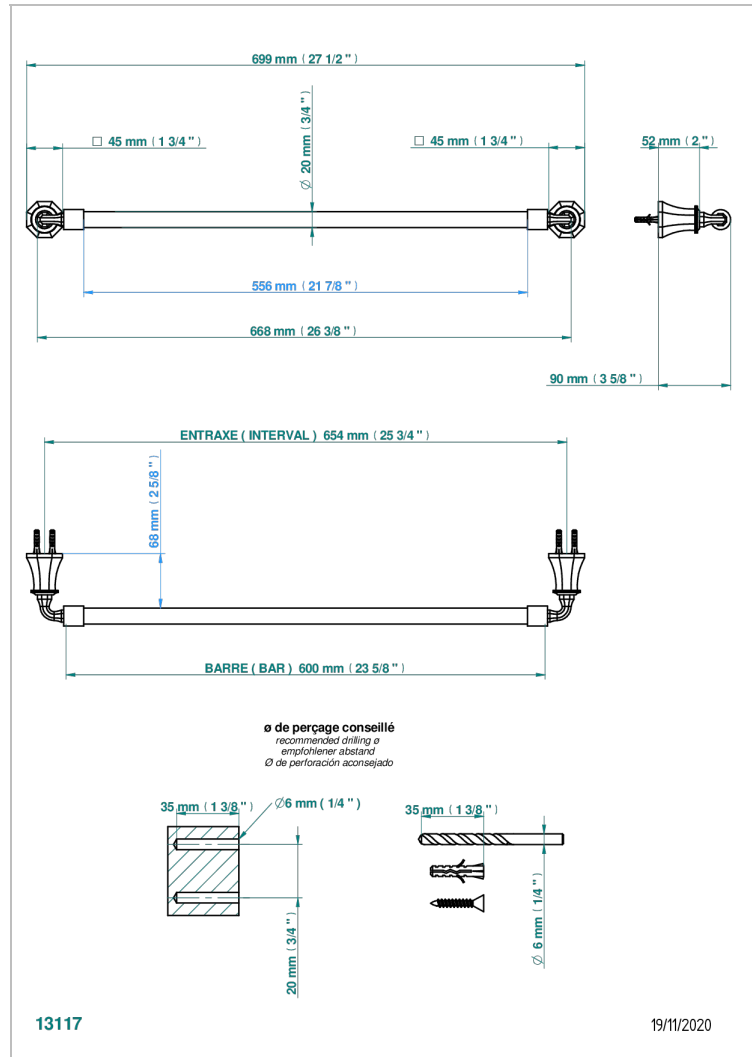

TRADITION WITH LEVER

A58-520/60

Single towel rail, fixed rail, length: 600 mm, \varnothing 20 mm

CHARACTERISTIC

- Tradition with lever
- Single towel rail, fixed rail, length: 600 mm, \varnothing 20 mm

AVAILABLE FINITIONS