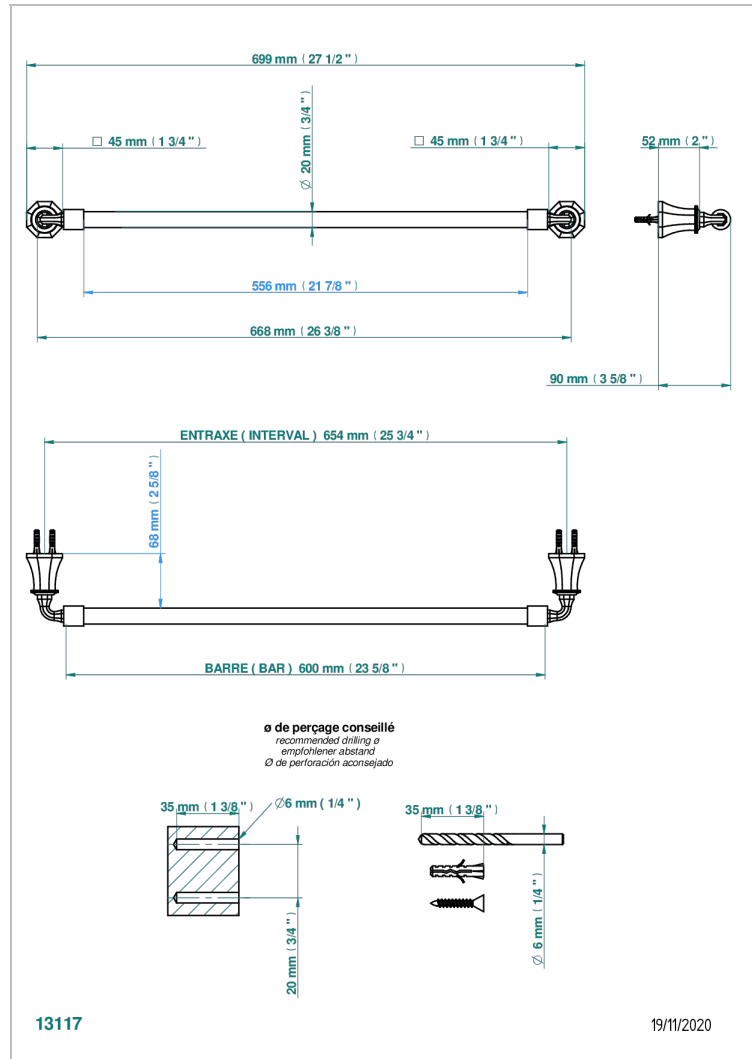

# TRADITION WITH LEVER

A58-520/60

Single towel rail, fixed rail, length: 600 mm,  $\varnothing$  20 mm

## CHARACTERISTIC

- Tradition with lever
- Single towel rail, fixed rail, length: 600 mm,  $\varnothing$  20 mm