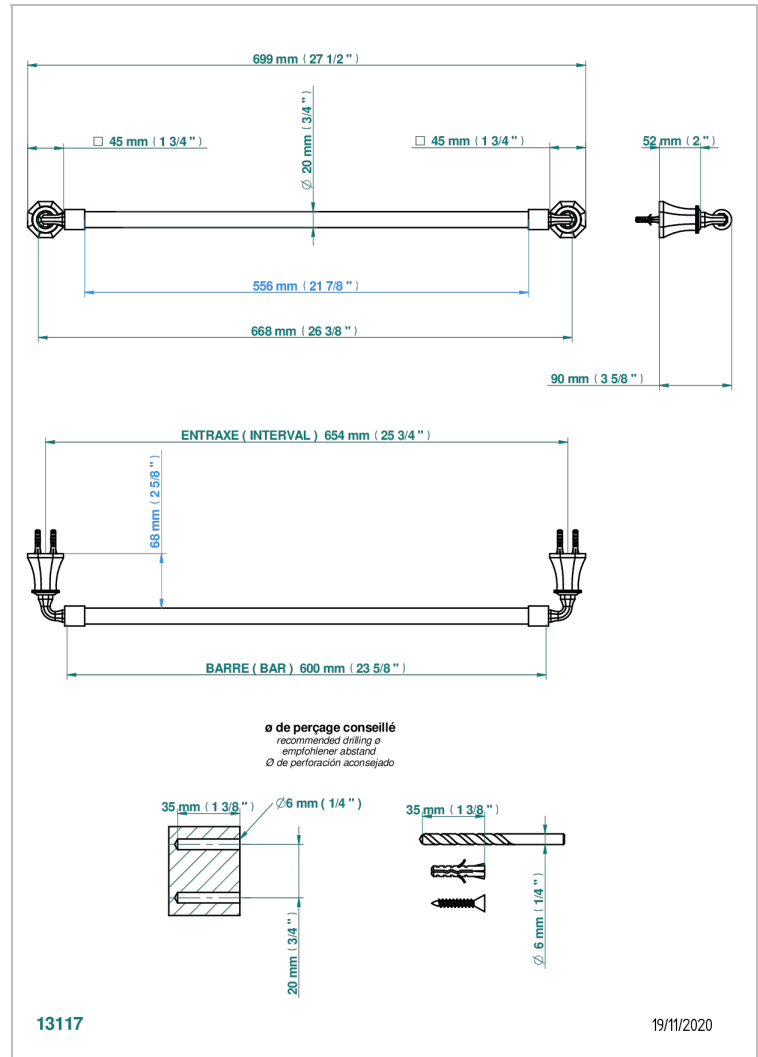

ART DECO CRYSTAL

A56-520/60

Towel bar, 24" long

THG[®]
PARIS

CHARACTERISTIC

- Art Déco Crystal
- Towel bar, 24" long

AVAILABLE FINITIONS

Black ceram - D30
Blush PVD - H62
Brass color PVD - H49
Brown bronze color PVD - F33
Chrome polished - A02
Chrome polished / gold polished - G02