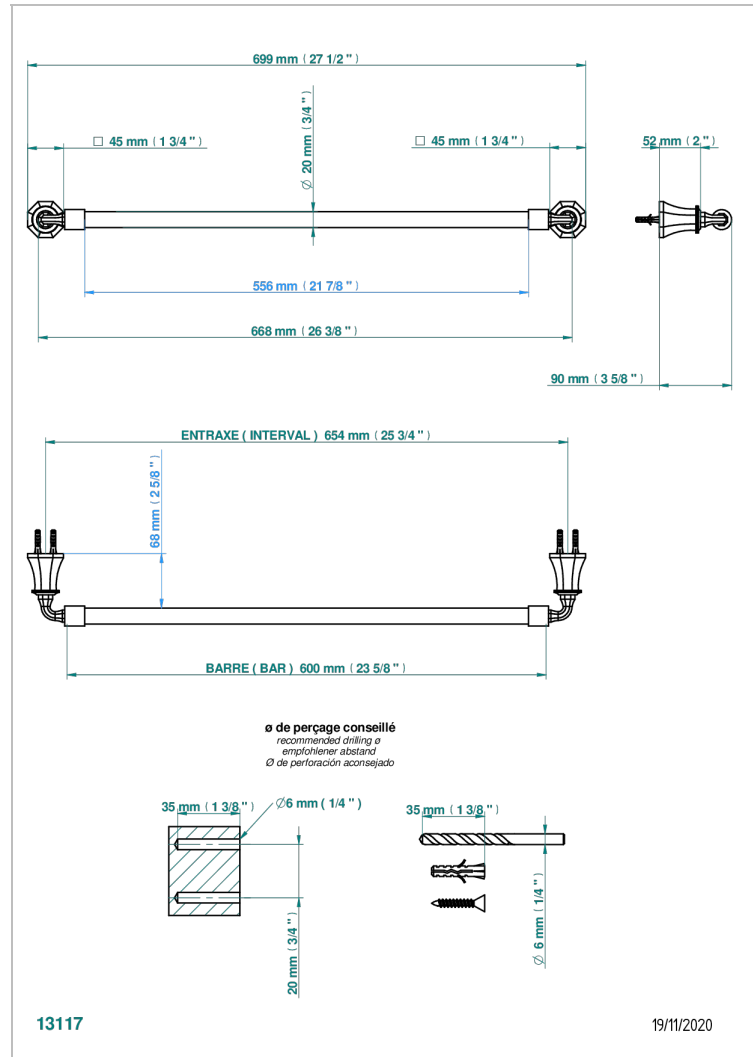

ART DECO CRYSTAL

A56-520/60

Single towel rail, fixed rail, length: 600 mm, \varnothing 20 mm

CHARACTERISTIC

- Art Déco Crystal
- Single towel rail, fixed rail, length: 600 mm, \varnothing 20 mm

AVAILABLE FINITIONS