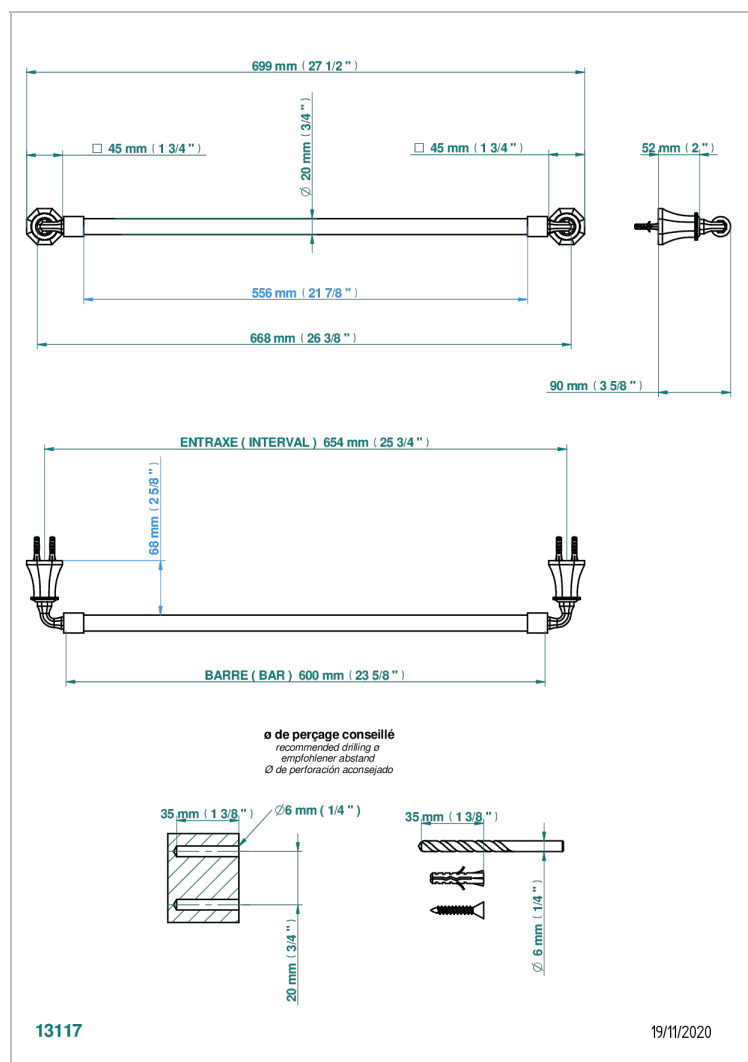

ART DECO WITH LEVER HANDLES

A55-520/60

Towel bar, 24" long

CHARACTERISTIC

- Art Déco with lever handles
- Towel bar, 24" long

AVAILABLE FINITIONS

Black ceram - D30

Blush PVD - H62