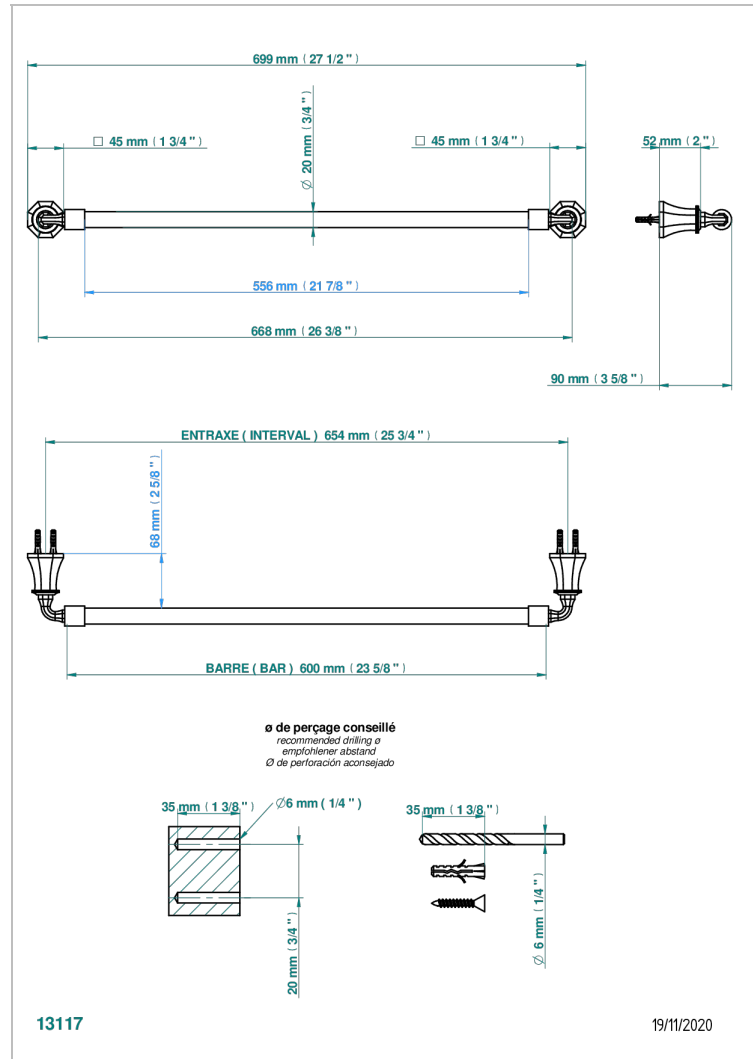

ART DECO WITH LEVER

A55-520/60

Single towel rail, fixed rail, length: 600 mm, \varnothing 20 mm

CHARACTERISTIC

- Art Déco with lever
- Single towel rail, fixed rail, length: 600 mm, \varnothing 20 mm

AVAILABLE FINITIONS