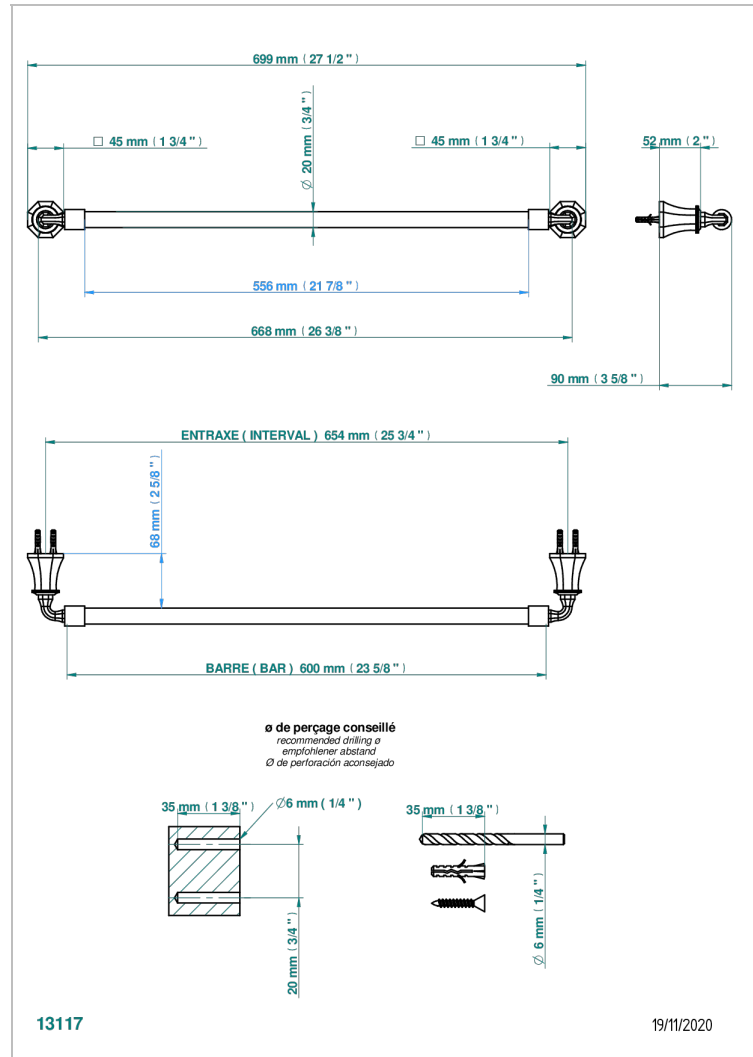

ART DECO WITH LEVER

A55-520/60

Single towel rail, fixed rail, length: 600 mm, \varnothing 20 mm

CHARACTERISTIC

- Art Déco with lever
- Single towel rail, fixed rail, length: 600 mm, \varnothing 20 mm

AVAILABLE FINITIONS