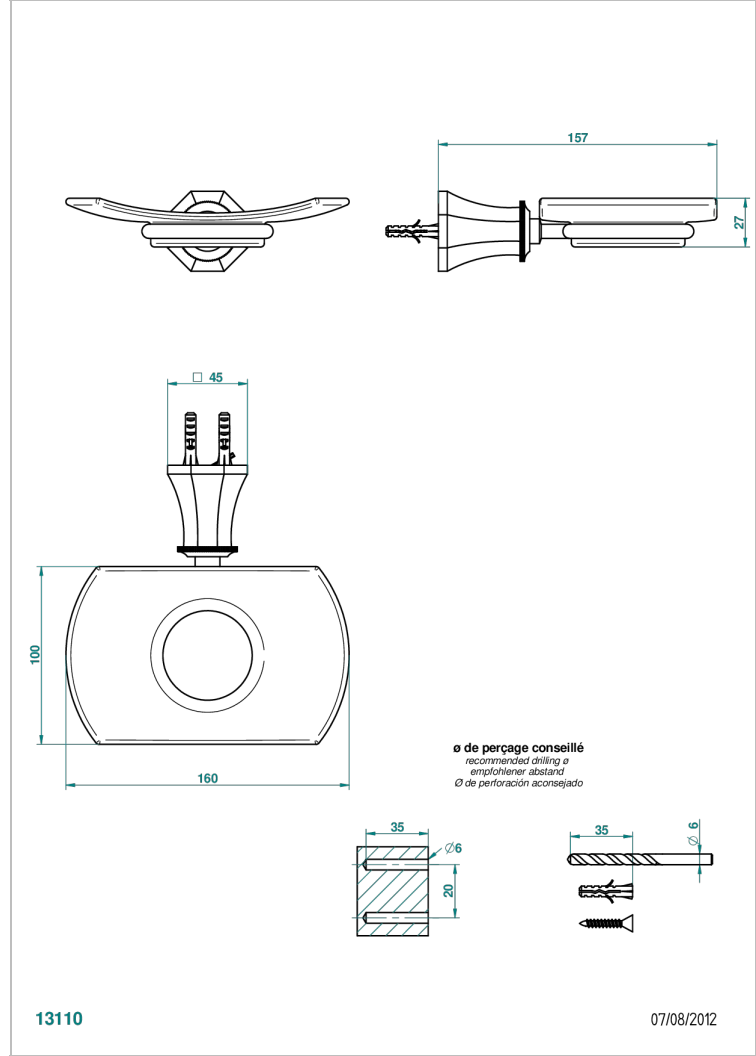

# TRADITION CRYSTAL

A59-500

Glass soap dish, wall mounted

THG<sup>®</sup>  
PARIS

## CHARACTERISTIC

- Tradition Crystal
- Glass soap dish, wall mounted