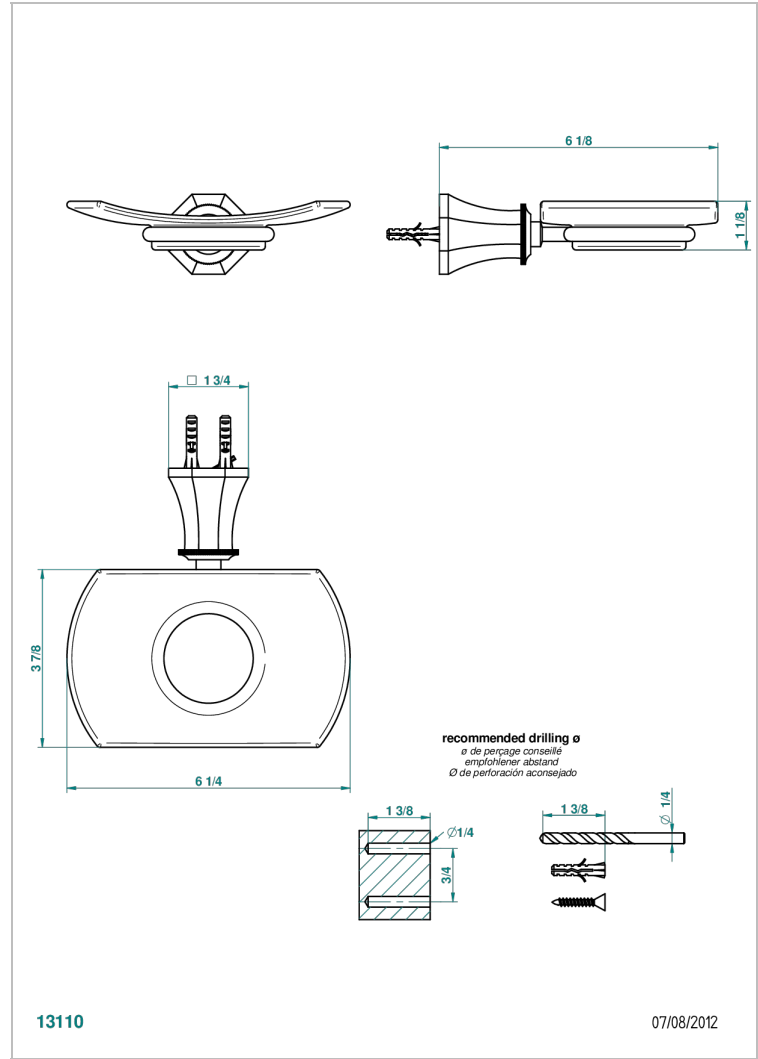

TRADITION CRYSTAL

A59-500

Glass soap dish, wall mounted

THG[®]
PARIS

CHARACTERISTIC

- Tradition Crystal
- Glass soap dish, wall mounted

AVAILABLE FINITIONS

Black ceram - D30
Blush PVD - H62
Brass color PVD - H49
Brown bronze color PVD - F33
Chrome polished - A02
Chrome polished / gold polished - G02