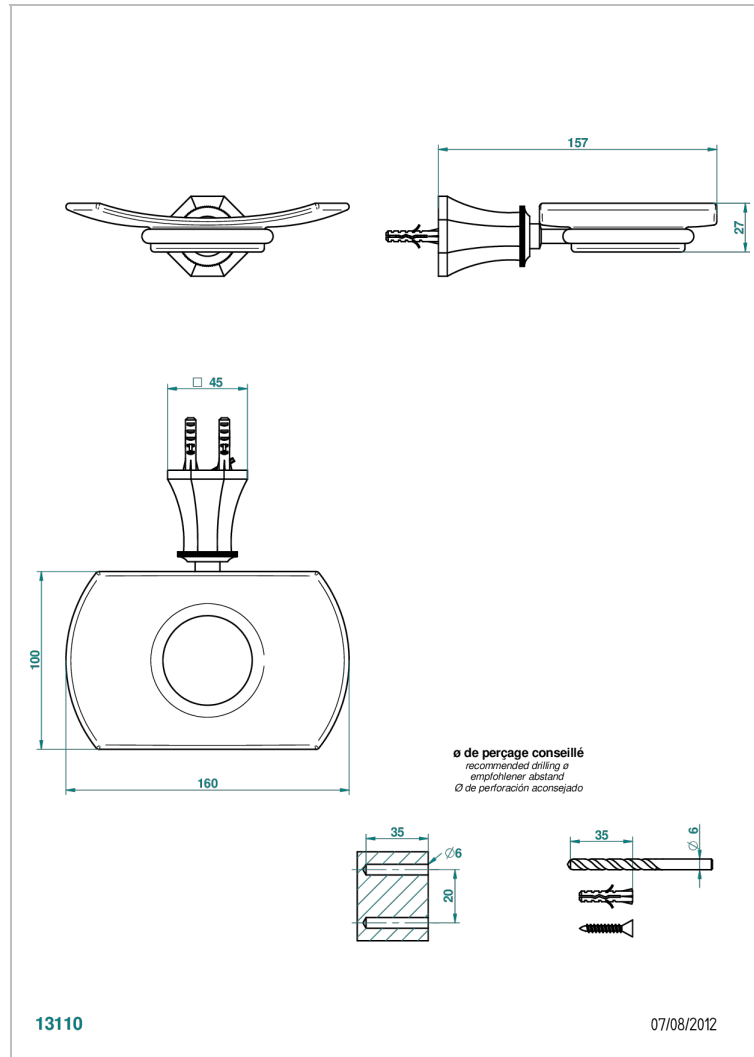

A59-500

Wall mounted glass soap dish

## CHARACTERISTIC

- Tradition Crystal
- Wall mounted glass soap dish