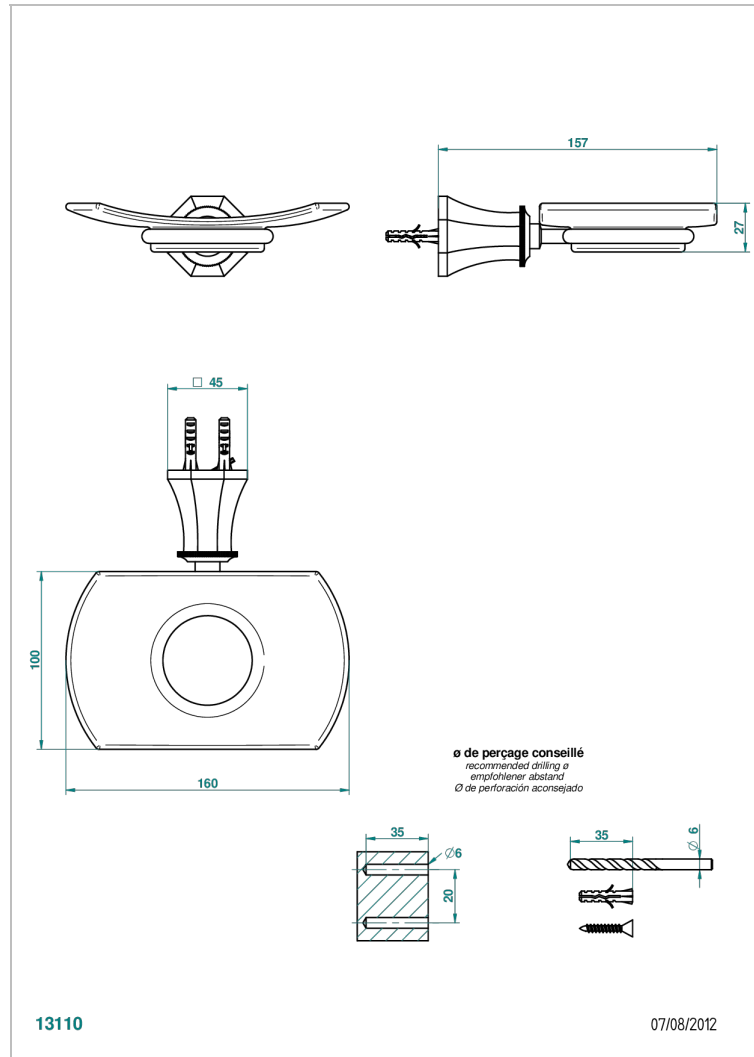

# TRADITION WITH LEVER HANDLES

A58-500

Glass soap dish, wall mounted

## CHARACTERISTIC

- Tradition with lever handles
- Glass soap dish, wall mounted