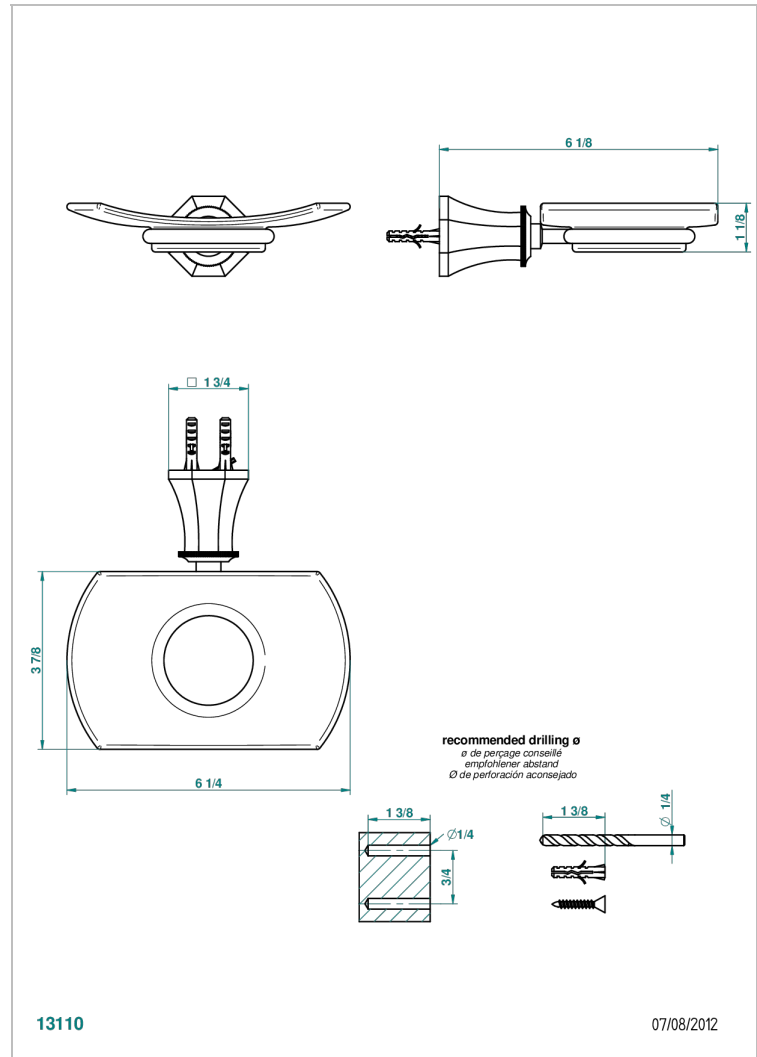

# TRADITION WITH LEVER HANDLES

A58-500

Glass soap dish, wall mounted

THG<sup>®</sup>  
PARIS

## CHARACTERISTIC

- Tradition with lever handles
- Glass soap dish, wall mounted